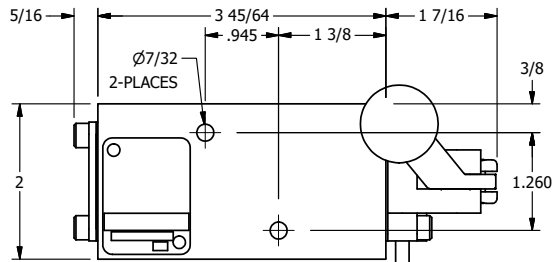

4

3

2

1

B

B

A

A

AAA
PRODUCTS
INTERNATIONAL

**AAA PRODUCTS
INTERNATIONAL**
7114 Harry Hines Blvd
Dallas, TX 75235

TITLE: 1/4" NAMUR, LEVER, 2 POS,
PIN LOCK A & C, LEVER RTRN,
LVR BENT RGHT, RED KNOB

DRAWING NO.:
DIM_NHE2BREJ

4

3

2

1

THE INFORMATION CONTAINED WITHIN THIS DOCUMENT IS PROPRIETARY TO AAA PRODUCTS AND MAY NOT BE DISCLOSED WITHOUT PRIOR WRITTEN CONSENT