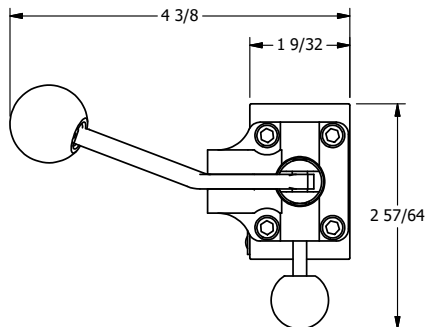

4

3

2

1

B

B

A

A

AAA
PRODUCTS
INTERNATIONAL

**AAA PRODUCTS
INTERNATIONAL**
7114 Harry Hines Blvd
Dallas, TX 75235

TITLE: 1/4" NAMUR, LEVER, 2 POS,
PIN LOCK A & C, LEVER RTRN,
LVR BENT RGHT, RED KNOB

DRAWING NO.:
DIM_NHE2BREJ