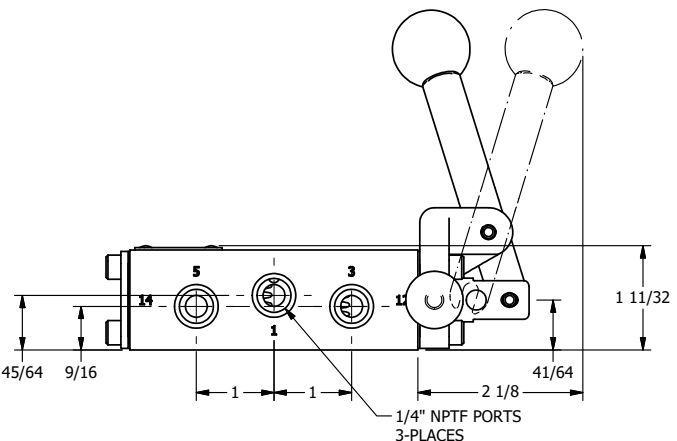

AAA
PRODUCTS
INTERNATIONAL

**AAA PRODUCTS
INTERNATIONAL**
7114 Harry Hines Blvd
Dallas, TX 75235

TITLE: 1/4" NAMUR, LEVER, 2 POS,
PIN LOCK A & C, LEVER RTRN,
LVR BENT RGHT, RED KNOB

DRAWING NO.:
DIM_NHE2BREJ