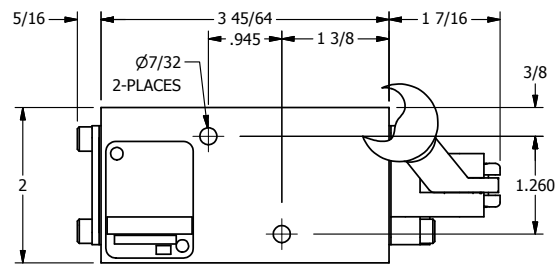

4

3

2

1

B

B

A

A

AAA
PRODUCTS
INTERNATIONAL

**AAA PRODUCTS
INTERNATIONAL**
7114 Harry Hines Blvd
Dallas, TX 75235

TITLE: 1/4" NAMUR, LEVER, 2 POS,
FRICTION POS, LEVER RTRN,
BENT LEVER RIGHT

PART NO.:
DIM_NHE2BR

4

3

2

1

THE INFORMATION CONTAINED WITHIN THIS DOCUMENT IS PROPRIETARY TO AAA PRODUCTS AND MAY NOT BE DISCLOSED WITHOUT PRIOR WRITTEN CONSENT