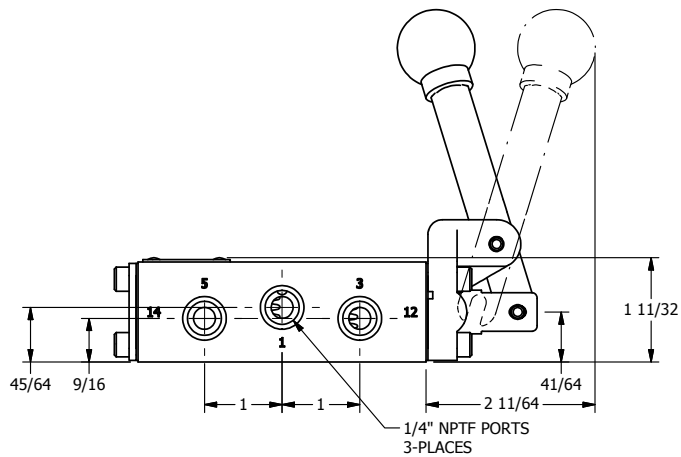

AAA
PRODUCTS
INTERNATIONAL

**AAA PRODUCTS
INTERNATIONAL**
7114 Harry Hines Blvd
Dallas, TX 75235

TITLE: 1/4" NAMUR, LEVER, 2 POS,
FRICTION POS, LEVER RTRN,
BENT LEVER RIGHT

PART NO.:
DIM_NHE2BR

4

3

2

1