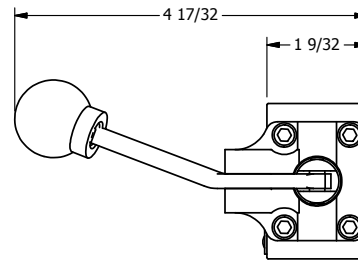

4

3

2

1

B

B

A

A

AAA
PRODUCTS
INTERNATIONAL

**AAA PRODUCTS
INTERNATIONAL**
7114 Harry Hines Blvd
Dallas, TX 75235

TITLE: 1/4" NAMUR, LEVER, 2 POS,
FRICTION POS, LEVER RTRN,
BENT LEVER RIGHT

PART NO.:
DIM_NHE2BR

4

3

2

1