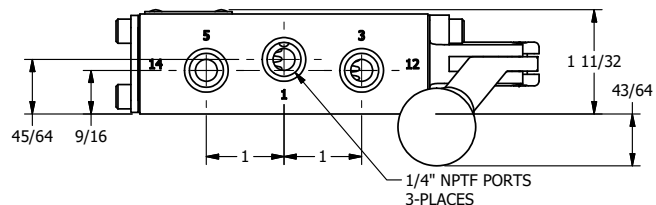

4

3

2

1

AAA
PRODUCTS
INTERNATIONAL

**AAA PRODUCTS
INTERNATIONAL**
7114 Harry Hines Blvd
Dallas, TX 75235

TITLE: 1/4" NAMUR, LEVER, 2 POS,
FRICTION POS, LEVER RTRN,
LVR BENT LFT, 270D LEVER

DRAWING NO.:
DIM_NHE2BLRT