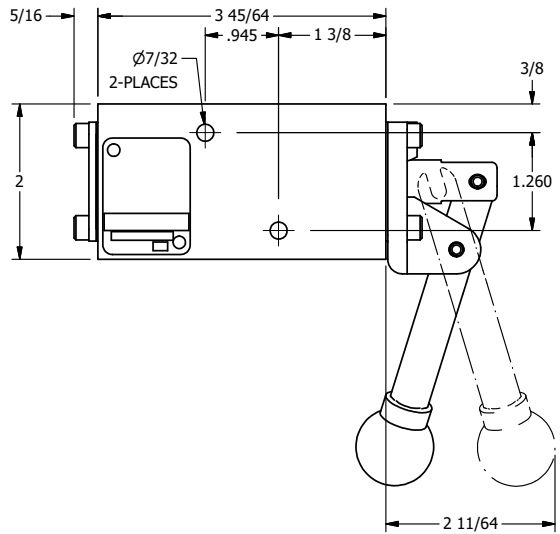

4

3

2

1

AAA
PRODUCTS
INTERNATIONAL

**AAA PRODUCTS
INTERNATIONAL**
7114 Harry Hines Blvd
Dallas, TX 75235

TITLE: 1/4" NAMUR, LEVER, 2 POS,
FRICTION POS, LEVER RTRN,
LVR BENT LFT, 270D LEVER

DRAWING NO.:
DIM_NHE2BLRT