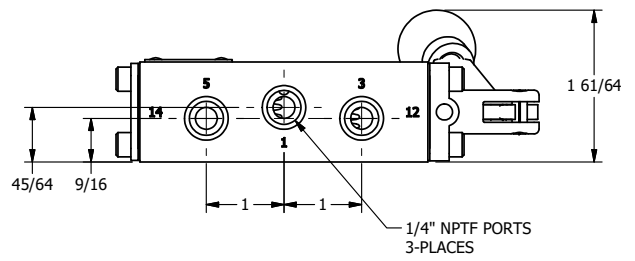

4 3 2 1

AAA
PRODUCTS
INTERNATIONAL

**AAA PRODUCTS
INTERNATIONAL**
7114 Harry Hines Blvd
Dallas, TX 75235

TITLE: 1/4" NAMUR, LEVER, 2 POS,
FRICTION POS, LEVER RTRN,
LVR BENT LFT, 90D LEVER

DRAWING NO.:
DIM_NHE2BLR

THE INFORMATION CONTAINED WITHIN THIS DOCUMENT IS PROPRIETARY TO AAA PRODUCTS AND MAY NOT BE DISCLOSED WITHOUT PRIOR WRITTEN CONSENT