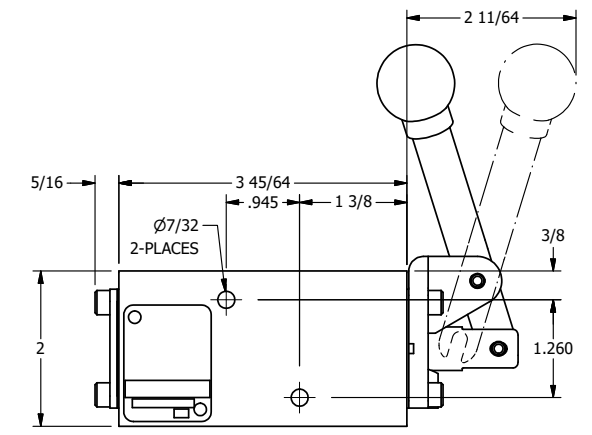

4 3 2 1

AAA
PRODUCTS
INTERNATIONAL

**AAA PRODUCTS
INTERNATIONAL**
7114 Harry Hines Blvd
Dallas, TX 75235

TITLE: 1/4" NAMUR, LEVER, 2 POS,
FRICTION POS, LEVER RTRN,
LVR BENT LFT, 90D LEVER

DRAWING NO.:
DIM_NHE2BLR

THE INFORMATION CONTAINED WITHIN THIS DOCUMENT IS PROPRIETARY TO AAA PRODUCTS AND MAY NOT BE DISCLOSED WITHOUT PRIOR WRITTEN CONSENT