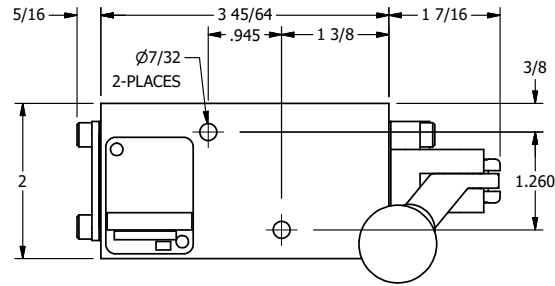

4

3

2

1

B

B

A

A

AAA
PRODUCTS
INTERNATIONAL

**AAA PRODUCTS
INTERNATIONAL**
7114 Harry Hines Blvd
Dallas, TX 75235

TITLE: 1/4" NAMUR, LEVER, 2 POS,
FRICTION POS, LEVER RTRN,
LVR BENT LFT, LOCKOUT POS C

DRAWING NO.:
DIM_NHE2BLL0

4

3

2

1

THE INFORMATION CONTAINED WITHIN THIS DOCUMENT IS PROPRIETARY TO AAA PRODUCTS AND MAY NOT BE DISCLOSED WITHOUT PRIOR WRITTEN CONSENT