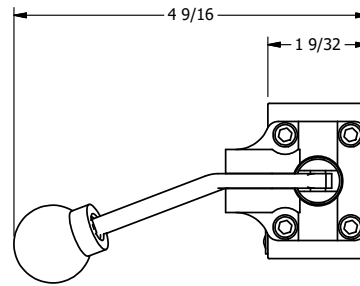

4

3

2

1

B

B

A

A

AAA
PRODUCTS
INTERNATIONAL

**AAA PRODUCTS
INTERNATIONAL**
7114 Harry Hines Blvd
Dallas, TX 75235

TITLE: 1/4" NAMUR, LEVER, 2 POS,
FRICTION POS, LEVER RTRN,
LVR BENT LFT, LOCKOUT POS C

DRAWING NO.:
DIM_NHE2BLL0