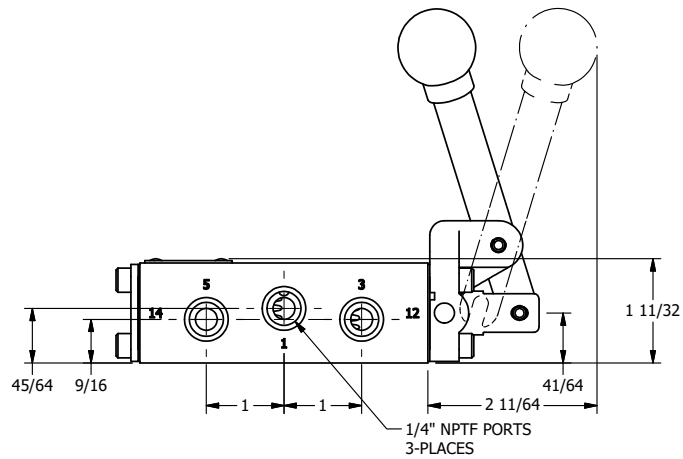

AAA
PRODUCTS
INTERNATIONAL

**AAA PRODUCTS
INTERNATIONAL**
7114 Harry Hines Blvd
Dallas, TX 75235

TITLE: 1/4" NAMUR, LEVER, 2 POS,
FRICTION POS, LEVER RTRN,
LVR BENT LFT, LOCKOUT POS C

DRAWING NO.:
DIM_NHE2BLL0