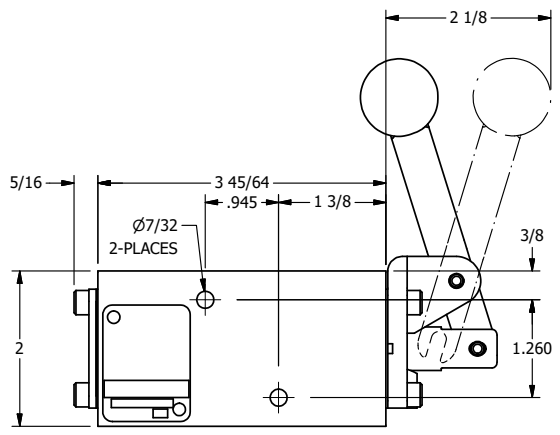

4 3 2 1

B

B

A

A

4 3 2 1

AAA
PRODUCTS
INTERNATIONAL
7114 Harry Hines Blvd
Dallas, TX 75235

TITLE: 1/4" NAMUR, LEVER, 2 POS,
FRCTN POS, LVR RTRN, BENT LVR LFT,
RED KNOB, 90D LEVER

DRAWING NO.:
DIM_NHE2BLJR

THE INFORMATION CONTAINED WITHIN THIS DOCUMENT IS PROPRIETARY TO AAA PRODUCTS AND MAY NOT BE DISCLOSED WITHOUT PRIOR WRITTEN CONSENT