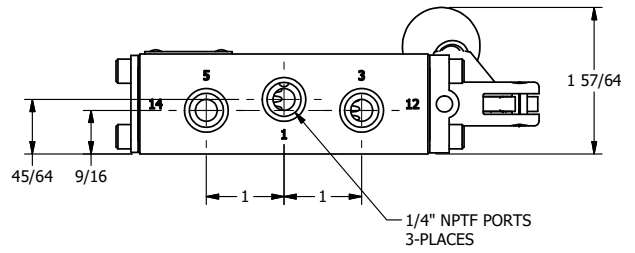

4 3 2 1

B

B

A

A

4 3 2 1

AAA
PRODUCTS
INTERNATIONAL
7114 Harry Hines Blvd
Dallas, TX 75235

TITLE: 1/4" NAMUR, LEVER, 2 POS,
FRCTN POS, LVR RTRN, BENT LVR LFT,
RED KNOB, 90D LEVER

DRAWING NO.:
DIM_NHE2BLJR

THE INFORMATION CONTAINED WITHIN THIS DOCUMENT IS PROPRIETARY TO AAA PRODUCTS AND MAY NOT BE DISCLOSED WITHOUT PRIOR WRITTEN CONSENT