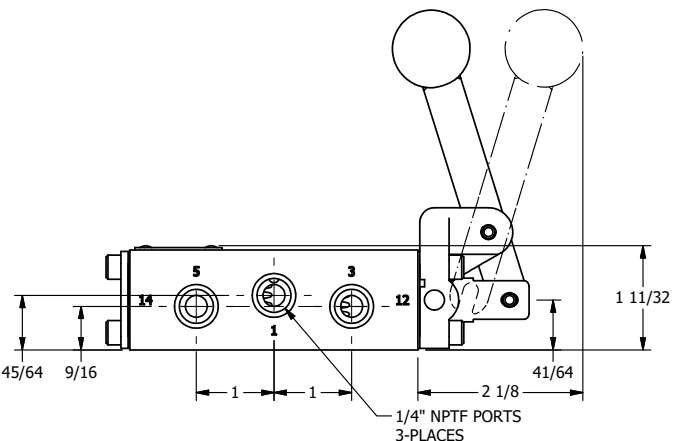

AAA
PRODUCTS
INTERNATIONAL

**AAA PRODUCTS
INTERNATIONAL**
7114 Harry Hines Blvd
Dallas, TX 75235

TITLE: 1/4" NAMUR, LEVER, 2 POS,
FRCTN POS, LVR RTRN, BENT LVR LFT,
RED KNOB, LOCKOUT POS C

DRAWING NO.:
DIM_NHE2BLJLO