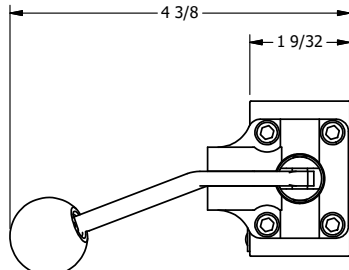

4

3

2

1

B

B

A

A

AAA
PRODUCTS
INTERNATIONAL

**AAA PRODUCTS
INTERNATIONAL**
7114 Harry Hines Blvd
Dallas, TX 75235

TITLE: 1/4" NAMUR, LEVER, 2 POS,
FRCTN POS, LVR RTRN, BENT LVR LFT,
RED KNOB, LOCKOUT POS C

DRAWING NO.:
DIM_NHE2BLJLO