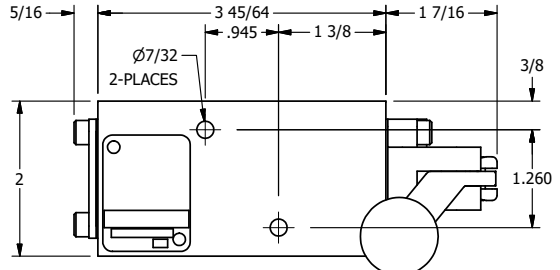

4

3

2

1

B

B

A

A

AAA
PRODUCTS
INTERNATIONAL

**AAA PRODUCTS
INTERNATIONAL**
7114 Harry Hines Blvd
Dallas, TX 75235

TITLE: 1/4" NAMUR, LEVER, 2 POS,
FRCTN POS, LVR RTRN, BENT LVR LFT,
RED KNOB, LOCKOUT POS C

DRAWING NO.:
DIM_NHE2BLJLO

4

3

2

1

THE INFORMATION CONTAINED WITHIN THIS DOCUMENT IS PROPRIETARY TO AAA PRODUCTS AND MAY NOT BE DISCLOSED WITHOUT PRIOR WRITTEN CONSENT