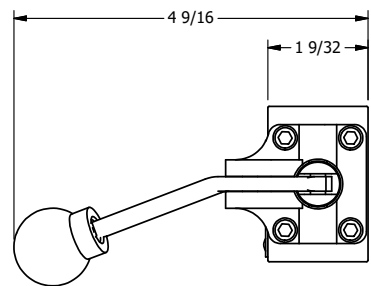

4

3

2

1

B

B

A

A

AAA
PRODUCTS
INTERNATIONAL

**AAA PRODUCTS
INTERNATIONAL**
7114 Harry Hines Blvd
Dallas, TX 75235

TITLE: 1/4" NAMUR, LEVER, 2 POS,
FRCTN POS, LVR RTRN, BENT LVR LFT,
HVY DTY, LOCKOUT POS C

DRAWING NO.:
DIM_NHE2BLHLO