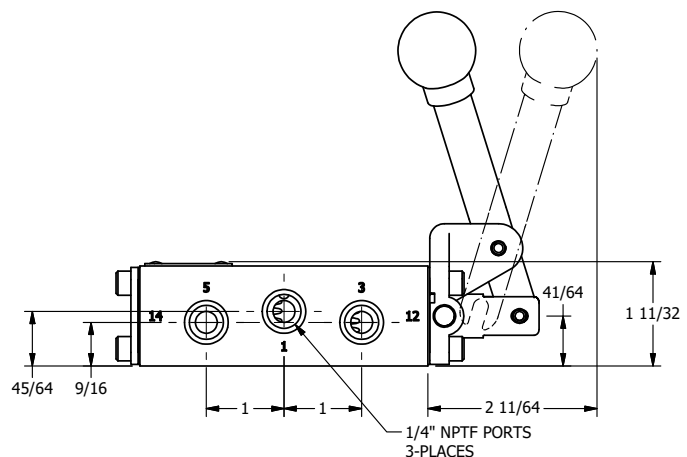

AAA
PRODUCTS
INTERNATIONAL

**AAA PRODUCTS
INTERNATIONAL**
7114 Harry Hines Blvd
Dallas, TX 75235

TITLE: 1/4" NAMUR, LEVER, 2 POS,
FRCTN POS, LVR RTRN, BENT LVR LFT,
HVY DTY, LOCKOUT POS C

DRAWING NO.:
DIM_NHE2BLHLO