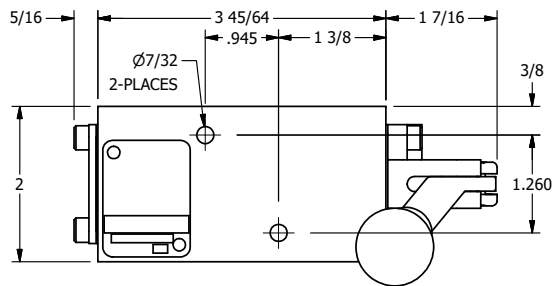

4

3

2

1

B

B

A

A

AAA
PRODUCTS
INTERNATIONAL

**AAA PRODUCTS
INTERNATIONAL**
7114 Harry Hines Blvd
Dallas, TX 75235

TITLE: 1/4" NAMUR, LEVER, 2 POS,
FRCTN POS, LVR RTRN, BENT LVR LFT,
HVY DTY, LOCKOUT POS C

DRAWING NO.:
DIM_NHE2BLHLO

4

3

2

1

THE INFORMATION CONTAINED WITHIN THIS DOCUMENT IS PROPRIETARY TO AAA PRODUCTS AND MAY NOT BE DISCLOSED WITHOUT PRIOR WRITTEN CONSENT