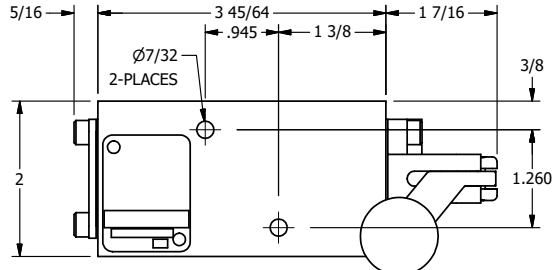

4

3

2

1

B

B

A

A

4

3

2

1

A

A

AAA
PRODUCTS
INTERNATIONAL

**AAA PRODUCTS
INTERNATIONAL**
7114 Harry Hines Blvd
Dallas, TX 75235

TITLE: 1/4" NAMUR, LEVER, 2 POS,
FRCTN POS, LVR RTRN, BENT LVR LFT,
HVY DTY, RED KNOB, LOCKOUT C

DRAWING NO.:
DIM_NHE2BLHJLO

THE INFORMATION CONTAINED WITHIN THIS DOCUMENT IS PROPRIETARY TO AAA PRODUCTS AND MAY NOT BE DISCLOSED WITHOUT PRIOR WRITTEN CONSENT