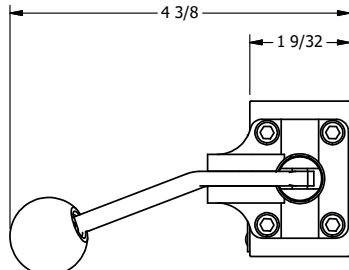

4

3

2

1

B

B

A

A

TITLE: 1/4" NAMUR, LEVER, 2 POS,
FRCTN POS, LVR RTRN, BENT LVR LFT,
HVY DTY, RED KNOB, LOCKOUT C

DRAWING NO.:
DIM_NHE2BLHJLO

THE INFORMATION CONTAINED WITHIN THIS DOCUMENT IS PROPRIETARY TO AAA PRODUCTS AND MAY NOT BE DISCLOSED WITHOUT PRIOR WRITTEN CONSENT