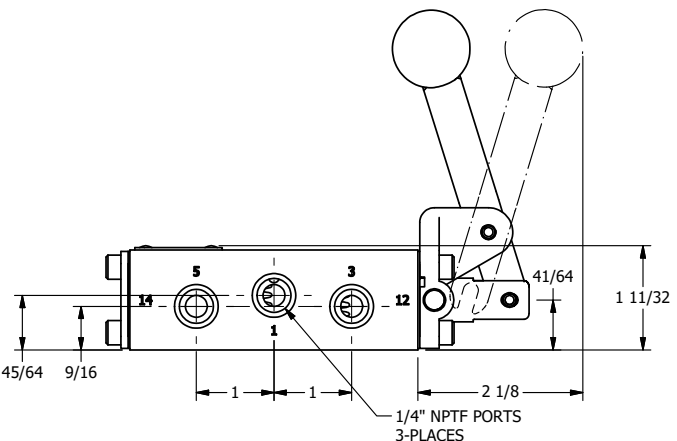

4

3

2

1

A

A

AAA
PRODUCTS
INTERNATIONAL

**AAA PRODUCTS
INTERNATIONAL**
7114 Harry Hines Blvd
Dallas, TX 75235

TITLE: 1/4" NAMUR, LEVER, 2 POS,
FRCTN POS, LVR RTRN, BENT LVR LFT,
HVY DTY, RED KNOB, LOCKOUT C

DRAWING NO.:
DIM_NHE2BLHJLO

THE INFORMATION CONTAINED WITHIN THIS DOCUMENT IS PROPRIETARY TO AAA PRODUCTS AND MAY NOT BE DISCLOSED WITHOUT PRIOR WRITTEN CONSENT