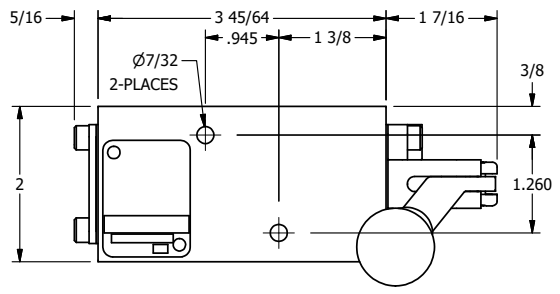

4

3

2

1

B

B

A

A

4

3

2

1

A

A

AAA
PRODUCTS
INTERNATIONAL

**AAA PRODUCTS
INTERNATIONAL**
7114 Harry Hines Blvd
Dallas, TX 75235

TITLE: 1/4" NAMUR, LEVER, 2 POS,
FRICTION POS, BENT LVR LEFT
HVY DUTY

DRAWING NO.:
DIM_NHE2BLH

THE INFORMATION CONTAINED WITHIN THIS DOCUMENT IS PROPRIETARY TO AAA PRODUCTS AND MAY NOT BE DISCLOSED WITHOUT PRIOR WRITTEN CONSENT