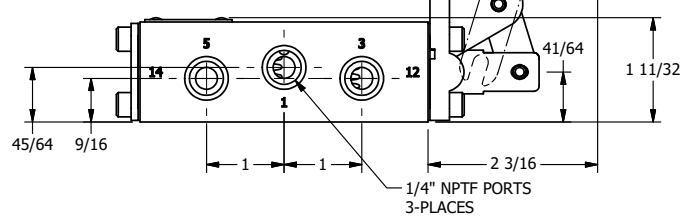

4

3

2

1

A

A

AAA
PRODUCTS
INTERNATIONAL

**AAA PRODUCTS
INTERNATIONAL**
7114 Harry Hines Blvd
Dallas, TX 75235

TITLE: 1/4" NAMUR, LEVER, 2 POS,
FRICTION POS, BENT LVR LEFT
HVY DUTY

DRAWING NO.:
DIM_NHE2BLH

THE INFORMATION CONTAINED WITHIN THIS DOCUMENT IS PROPRIETARY TO AAA PRODUCTS AND MAY NOT BE DISCLOSED WITHOUT PRIOR WRITTEN CONSENT