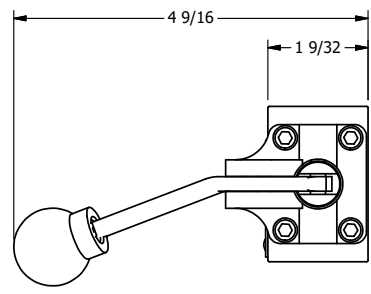

4

3

2

1

B

B

A

A

TITLE: 1/4" NAMUR, LEVER, 2 POS,  
FRICTION POS, BENT LVR LEFT  
HVY DUTY

DRAWING NO.:  
DIM\_NHE2BLH

THE INFORMATION CONTAINED WITHIN THIS DOCUMENT IS PROPRIETARY TO AAA PRODUCTS AND MAY NOT BE DISCLOSED WITHOUT PRIOR WRITTEN CONSENT