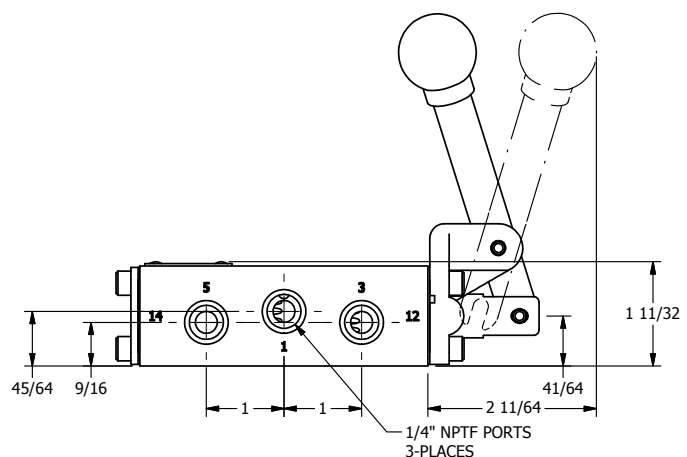

**AAA**  
PRODUCTS  
INTERNATIONAL

**AAA PRODUCTS  
INTERNATIONAL**  
7114 Harry Hines Blvd  
Dallas, TX 75235

TITLE: 1/4" NAMUR, LEVER, 2 POS,  
FRICTION POS, LEVER RTRN,  
BENT LVR LFT

PART NO.: DIM\_NHE2BL