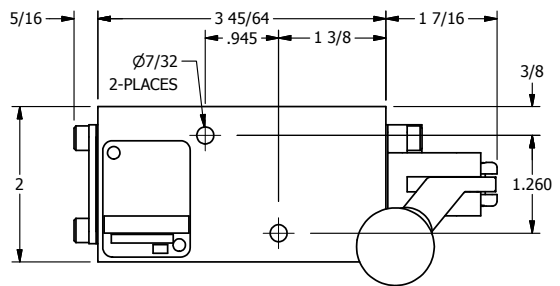

4

3

2

1

B

B

A

A

AAA
PRODUCTS
INTERNATIONAL

**AAA PRODUCTS
INTERNATIONAL**
7114 Harry Hines Blvd
Dallas, TX 75235

TITLE: 1/4" NAMUR, LEVER, 2 POS,
FRICTION POS, LEVER RTRN,
BENT LVR LFT

PART NO.: DIM_NHE2BL

4

3

2

1

THE INFORMATION CONTAINED WITHIN THIS DOCUMENT IS PROPRIETARY TO AAA PRODUCTS AND MAY NOT BE DISCLOSED WITHOUT PRIOR WRITTEN CONSENT