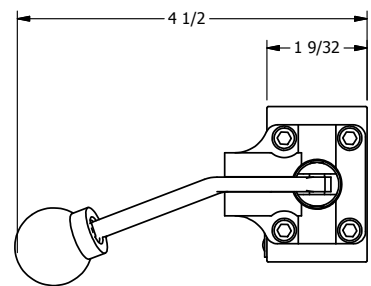

4

3

2

1

B

B

A

A

**AAA**  
PRODUCTS  
INTERNATIONAL

**AAA PRODUCTS  
INTERNATIONAL**  
7114 Harry Hines Blvd  
Dallas, TX 75235

TITLE: 1/4" NAMUR, LEVER, 2 POS,  
FRICTION POS, LEVER RTRN,  
BENT LVR LFT

PART NO.: DIM\_NHE2BL