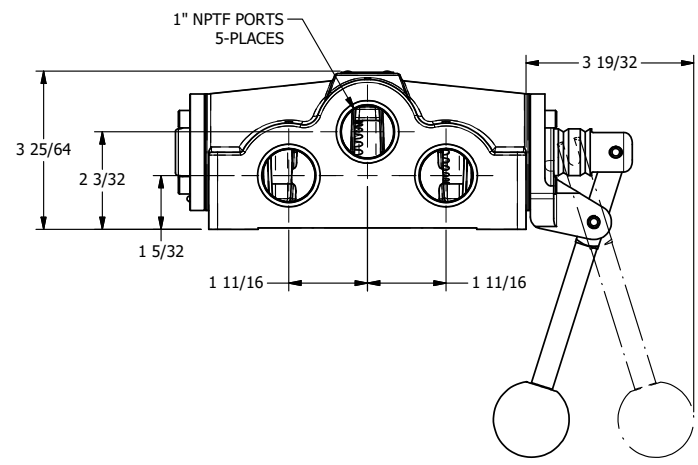

4

3

2

1

AAA
PRODUCTS
INTERNATIONAL

**AAA PRODUCTS
INTERNATIONAL**
7114 Harry Hines Blvd
Dallas, TX 75235

TITLE: 1" SIDE PORT, LEVER, 3 POS,
FRICTION POS, LEVER RTRN,
180D LEVER

DRAWING NO.:
DIM_HE8T