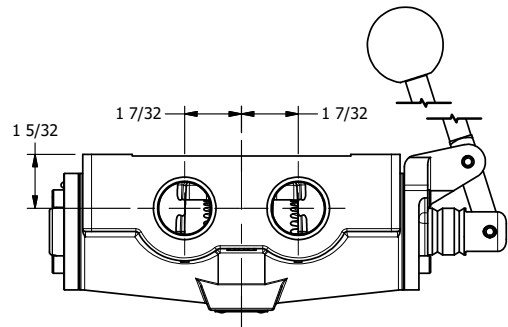

4

3

2

1

AAA
PRODUCTS
INTERNATIONAL

**AAA PRODUCTS
INTERNATIONAL**
7114 Harry Hines Blvd
Dallas, TX 75235

TITLE: 1" SIDE PORT, LEVER, 3 POS,
FRICTION POS, LEVER RTRN,
180D LEVER

DRAWING NO.:
DIM_HE8T