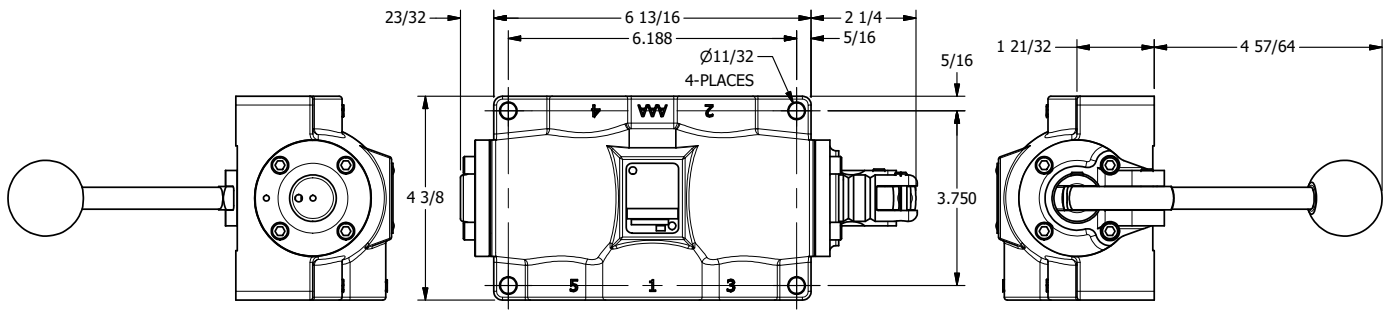

4

3

2

1

AAA
PRODUCTS
INTERNATIONAL

**AAA PRODUCTS
INTERNATIONAL**
7114 Harry Hines Blvd
Dallas, TX 75235

TITLE: 1" SIDE PORT, LEVER, 3 POS,
FRICTION POS, LEVER RTRN,
180D LEVER

DRAWING NO.:
DIM_HE8T