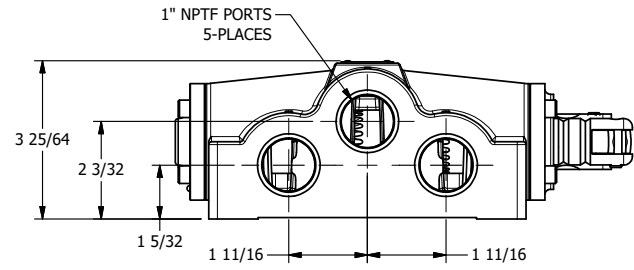

4

3

2

1

AAA
PRODUCTS
INTERNATIONAL

**AAA PRODUCTS
INTERNATIONAL**
7114 Harry Hines Blvd
Dallas, TX 75235

TITLE: 1" SIDE PORT, LEVER, 3 POS,
FRICTION POS, LEVER RTRN,
90D LEVER

DRAWING NO.:
DIM_HE8R