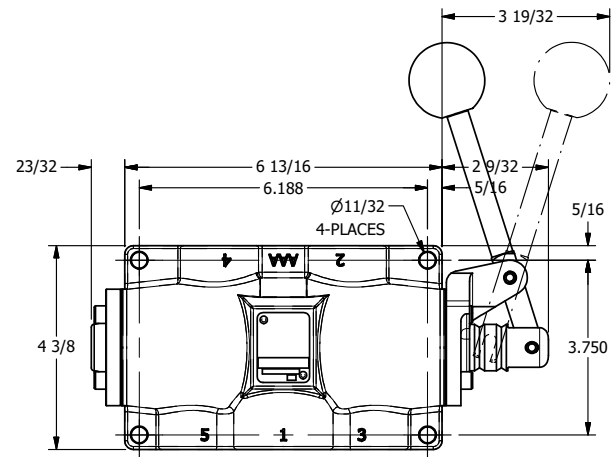

4

3

2

1

AAA
PRODUCTS
INTERNATIONAL

**AAA PRODUCTS
INTERNATIONAL**
7114 Harry Hines Blvd
Dallas, TX 75235

TITLE: 1" SIDE PORT, LEVER, 3 POS,
FRICTION POS, LEVER RTRN,
90D LEVER

DRAWING NO.:
DIM_HE8R