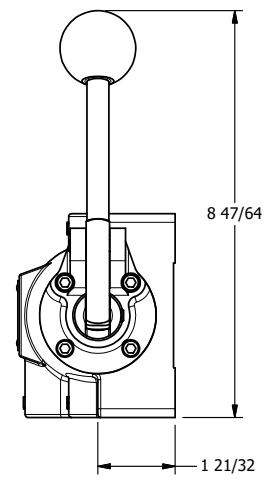

4

3

2

1

AAA
PRODUCTS
INTERNATIONAL

**AAA PRODUCTS
INTERNATIONAL**
7114 Harry Hines Blvd
Dallas, TX 75235

TITLE: 1" SIDE PORT, LEVER, 3 POS,
FRICTION POS, LEVER RTRN,
90D LEVER

DRAWING NO.:
DIM_HE8R