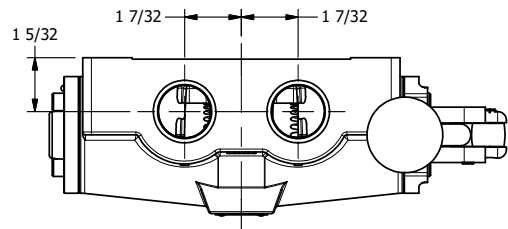

4

3

2

1

AAA
PRODUCTS
INTERNATIONAL

**AAA PRODUCTS
INTERNATIONAL**
7114 Harry Hines Blvd
Dallas, TX 75235

TITLE: 1" SIDE PORT, LEVER, 3 POS,
FRICTION POS, LEVER RTRN,
90D LEVER

DRAWING NO.:
DIM_HE8R