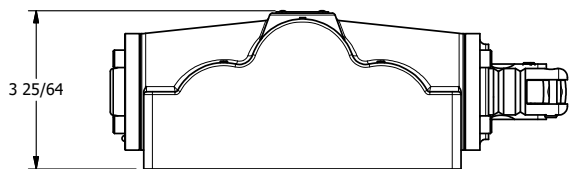

4

3

2

1

AAA
PRODUCTS
INTERNATIONAL

**AAA PRODUCTS
INTERNATIONAL**
7114 Harry Hines Blvd
Dallas, TX 75235

TITLE: 1" SUBPLATE, LEVER, 3 POS,
FRICTION POS, LEVER RTRN,
90D LEVER

DRAWING NO.:
DIM_HE8PR