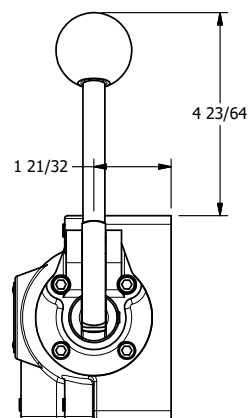

4

3

2

1

AAA
PRODUCTS
INTERNATIONAL

**AAA PRODUCTS
INTERNATIONAL**
7114 Harry Hines Blvd
Dallas, TX 75235

TITLE: 1" SUBPLATE, LEVER, 3 POS,
FRICTION POS, LEVER RTRN,
90D LEVER

DRAWING NO.:
DIM_HE8PR