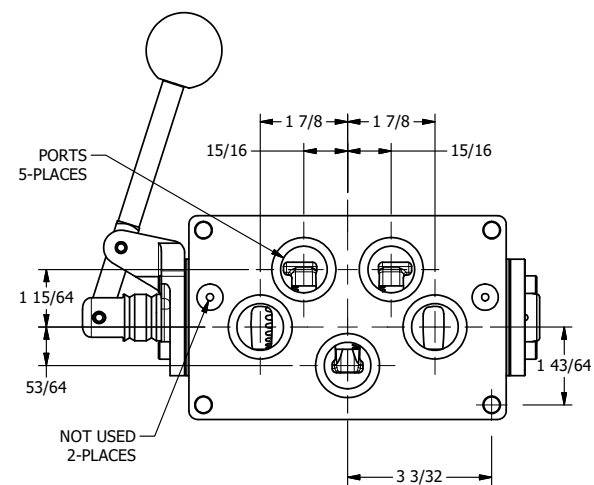

4

3

2

1

AAA
PRODUCTS
INTERNATIONAL

**AAA PRODUCTS
INTERNATIONAL**
7114 Harry Hines Blvd
Dallas, TX 75235

TITLE: 1" SUBPLATE, LEVER, 3 POS,
FRICTION POS, LEVER RTRN,
90D LEVER

DRAWING NO.:
DIM_HE8PR