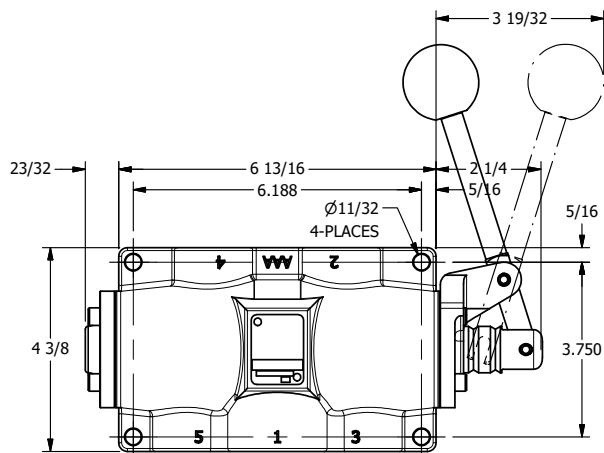

4

3

2

1

AAA
PRODUCTS
INTERNATIONAL

**AAA PRODUCTS
INTERNATIONAL**
7114 Harry Hines Blvd
Dallas, TX 75235

TITLE: 1" SUBPLATE, LEVER, 3 POS,
FRICTION POS, LEVER RTRN,
90D LEVER

DRAWING NO.:
DIM_HE8PR