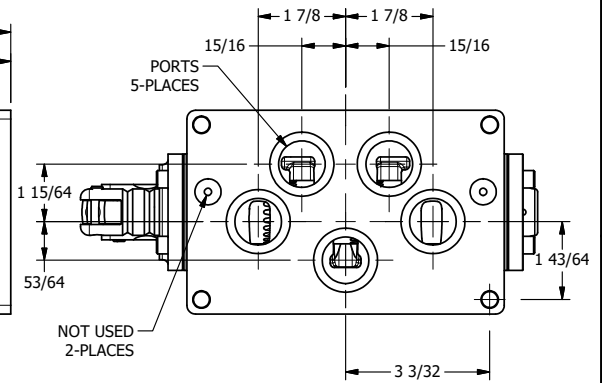

AAA
PRODUCTS
INTERNATIONAL

**AAA PRODUCTS
INTERNATIONAL**
7114 Harry Hines Blvd
Dallas, TX 75235

TITLE: 1" SUBPLATE, LEVER, 3 POS,
FRICTION POS, LEVER RTRN

DRAWING NO.:
DIM_HE8P

THE INFORMATION CONTAINED WITHIN THIS DOCUMENT IS PROPRIETARY TO AAA PRODUCTS AND MAY NOT BE DISCLOSED WITHOUT PRIOR WRITTEN CONSENT