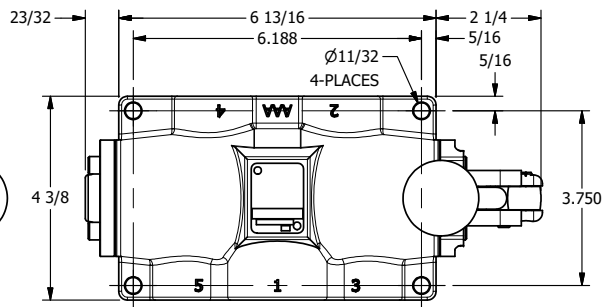

AAA
PRODUCTS
INTERNATIONAL

**AAA PRODUCTS
INTERNATIONAL**
7114 Harry Hines Blvd
Dallas, TX 75235

TITLE: 1" SUBPLATE, LEVER, 3 POS,
FRICTION POS, LEVER RTRN

DRAWING NO.:
DIM_HE8P

THE INFORMATION CONTAINED WITHIN THIS DOCUMENT IS PROPRIETARY TO AAA PRODUCTS AND MAY NOT BE DISCLOSED WITHOUT PRIOR WRITTEN CONSENT