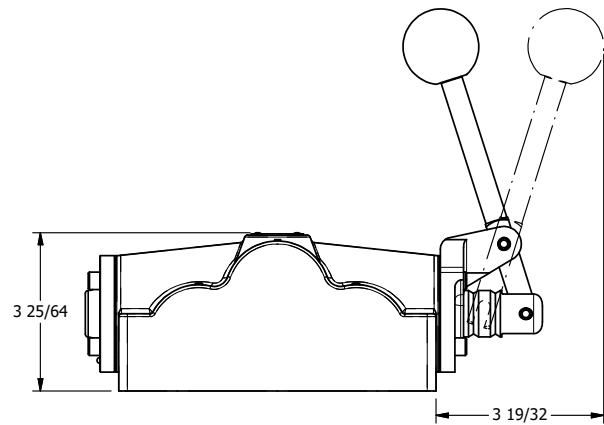

AAA
PRODUCTS
INTERNATIONAL

**AAA PRODUCTS
INTERNATIONAL**
7114 Harry Hines Blvd
Dallas, TX 75235

TITLE: 1" SUBPLATE, LEVER, 3 POS,
FRICTION POS, LEVER RTRN

DRAWING NO.:
DIM_HE8P

THE INFORMATION CONTAINED WITHIN THIS DOCUMENT IS PROPRIETARY TO AAA PRODUCTS AND MAY NOT BE DISCLOSED WITHOUT PRIOR WRITTEN CONSENT