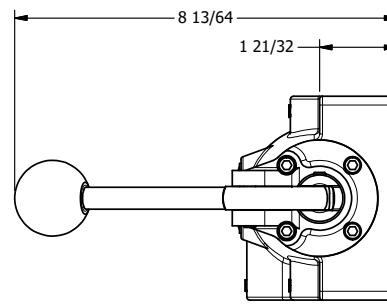

4

3

2

1

B

B

A

A

AAA
PRODUCTS
INTERNATIONAL

**AAA PRODUCTS
INTERNATIONAL**
7114 Harry Hines Blvd
Dallas, TX 75235

TITLE: 1" SUBPLATE, LEVER, 3 POS,
FRICTION POS, LEVER RTRN

DRAWING NO.:
DIM_HE8P

THE INFORMATION CONTAINED WITHIN THIS DOCUMENT IS PROPRIETARY TO AAA PRODUCTS AND MAY NOT BE DISCLOSED WITHOUT PRIOR WRITTEN CONSENT