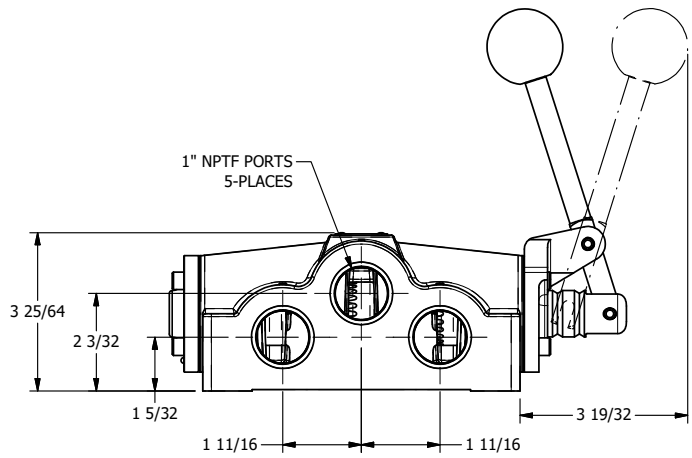

4

3

2

1

**AAA**  
PRODUCTS  
INTERNATIONAL

**AAA PRODUCTS  
INTERNATIONAL**  
7114 Harry Hines Blvd  
Dallas, TX 75235

TITLE: 1" SIDE PORT, LEVER, 3 POS,  
FRICTION POS, LEVER RTRN

DRAWING NO.:  
DIM\_HE8