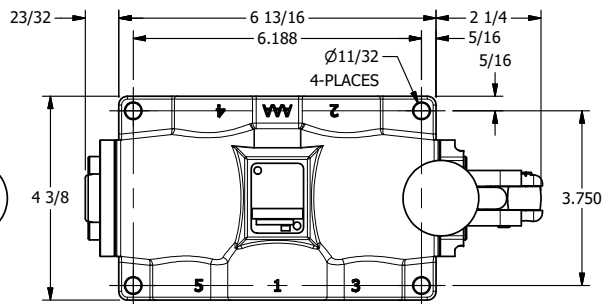

4

3

2

1

**AAA**  
PRODUCTS  
INTERNATIONAL

**AAA PRODUCTS  
INTERNATIONAL**  
7114 Harry Hines Blvd  
Dallas, TX 75235

TITLE: 1" SIDE PORT, LEVER, 3 POS,  
FRICTION POS, LEVER RTRN

DRAWING NO.:  
DIM\_HE8