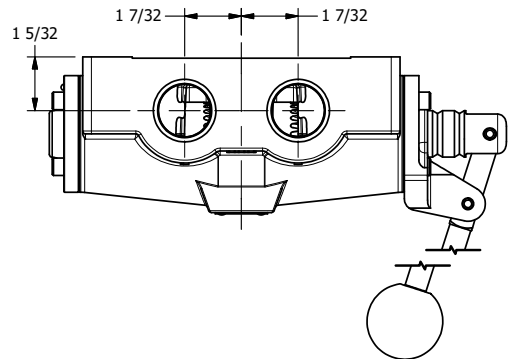

4

3

2

1

**AAA**  
PRODUCTS  
INTERNATIONAL

**AAA PRODUCTS  
INTERNATIONAL**  
7114 Harry Hines Blvd  
Dallas, TX 75235

TITLE: 1" SIDE PORT, LEVER, 3 POS,  
FRICTION POS, LEVER RTRN

DRAWING NO.:  
DIM\_HE8