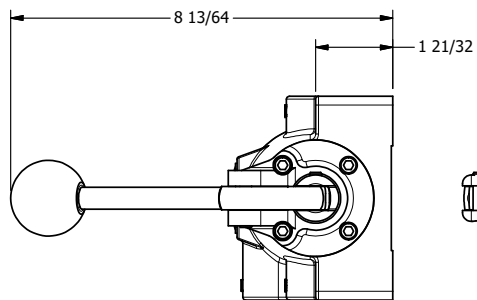

4

3

2

1

**AAA**  
PRODUCTS  
INTERNATIONAL

**AAA PRODUCTS  
INTERNATIONAL**  
7114 Harry Hines Blvd  
Dallas, TX 75235

TITLE: 1" SIDE PORT, LEVER, 3 POS,  
FRICTION POS, LEVER RTRN

DRAWING NO.:  
DIM\_HE8