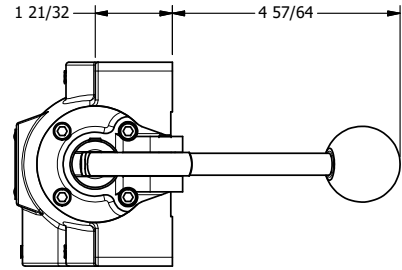

4

3

2

1

AAA
PRODUCTS
INTERNATIONAL

**AAA PRODUCTS
INTERNATIONAL**
7114 Harry Hines Blvd
Dallas, TX 75235

TITLE: 3/4" SIDE PORT, LEVER, 3 POS,
FRICTION POS, LEVER RTRN,
180D LEVER

DRAWING NO.:
DIM_HE6T