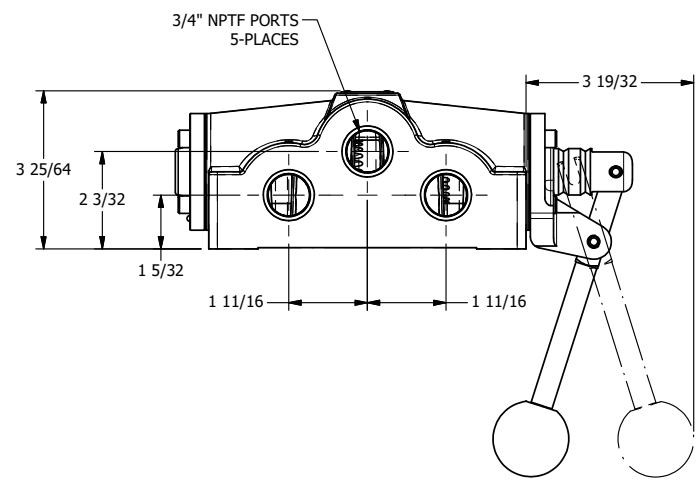

4

3

2

1

AAA
PRODUCTS
INTERNATIONAL

**AAA PRODUCTS
INTERNATIONAL**
7114 Harry Hines Blvd
Dallas, TX 75235

TITLE: 3/4" SIDE PORT, LEVER, 3 POS,
FRICTION POS, LEVER RTRN,
180D LEVER

DRAWING NO.:
DIM_HE6T