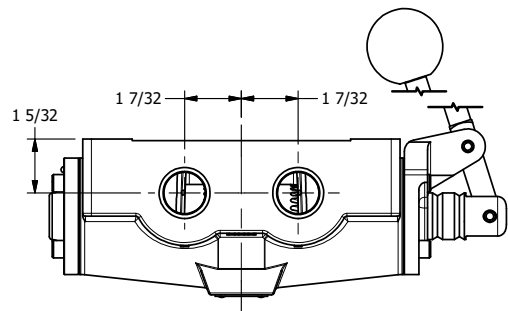

4

3

2

1

AAA
PRODUCTS
INTERNATIONAL

**AAA PRODUCTS
INTERNATIONAL**
7114 Harry Hines Blvd
Dallas, TX 75235

TITLE: 3/4" SIDE PORT, LEVER, 3 POS,
FRICTION POS, LEVER RTRN,
180D LEVER

DRAWING NO.:
DIM_HE6T