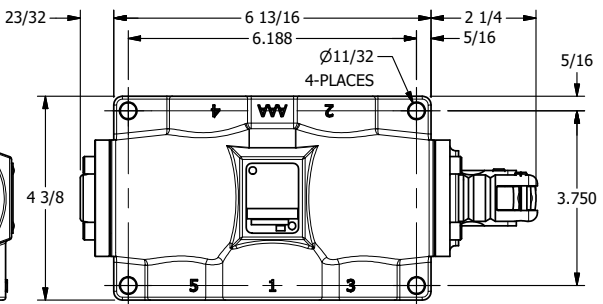

4

3

2

1

AAA
PRODUCTS
INTERNATIONAL

**AAA PRODUCTS
INTERNATIONAL**
7114 Harry Hines Blvd
Dallas, TX 75235

TITLE: 3/4" SIDE PORT, LEVER, 3 POS,
FRICTION POS, LEVER RTRN,
180D LEVER

DRAWING NO.:
DIM_HE6T