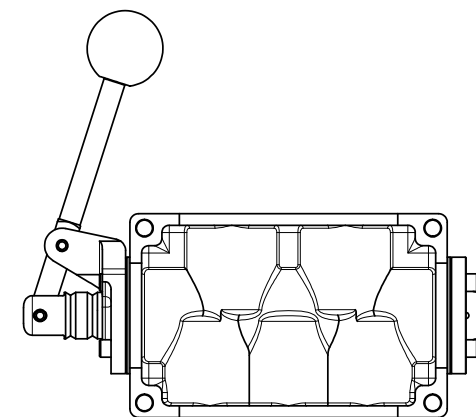

4

3

2

1

**AAA**  
PRODUCTS  
INTERNATIONAL

**AAA PRODUCTS  
INTERNATIONAL**  
7114 Harry Hines Blvd  
Dallas, TX 75235

TITLE: 3/4" SIDE PORT, LEVER, 3 POS,  
FRICTION POS, LEVER RTRN,  
90D LEVER

DRAWING NO.:  
**DIM\_HE6R**