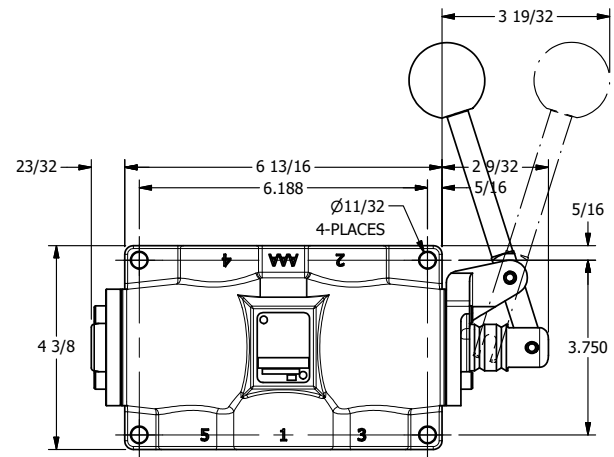

4

3

2

1

**AAA**  
PRODUCTS  
INTERNATIONAL

**AAA PRODUCTS  
INTERNATIONAL**  
7114 Harry Hines Blvd  
Dallas, TX 75235

TITLE: 3/4" SIDE PORT, LEVER, 3 POS,  
FRICTION POS, LEVER RTRN,  
90D LEVER

DRAWING NO.:  
**DIM\_HE6R**