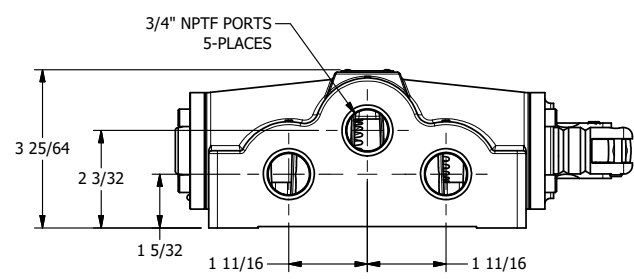

4

3

2

1

**AAA**  
PRODUCTS  
INTERNATIONAL

**AAA PRODUCTS  
INTERNATIONAL**  
7114 Harry Hines Blvd  
Dallas, TX 75235

TITLE: 3/4" SIDE PORT, LEVER, 3 POS,  
FRICTION POS, LEVER RTRN,  
90D LEVER

DRAWING NO.:  
**DIM\_HE6R**