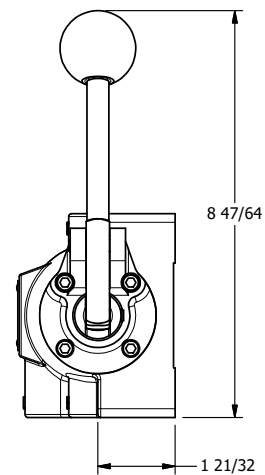

4

3

2

1

**AAA**  
PRODUCTS  
INTERNATIONAL

**AAA PRODUCTS  
INTERNATIONAL**  
7114 Harry Hines Blvd  
Dallas, TX 75235

TITLE: 3/4" SIDE PORT, LEVER, 3 POS,  
FRICTION POS, LEVER RTRN,  
90D LEVER

DRAWING NO.:  
**DIM\_HE6R**