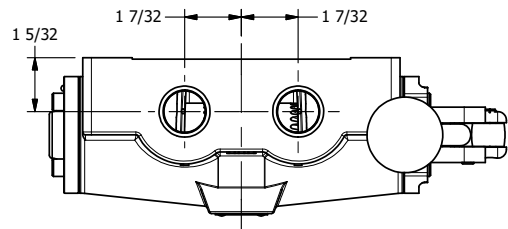

4

3

2

1

**AAA**  
PRODUCTS  
INTERNATIONAL

**AAA PRODUCTS  
INTERNATIONAL**  
7114 Harry Hines Blvd  
Dallas, TX 75235

TITLE: 3/4" SIDE PORT, LEVER, 3 POS,  
FRICTION POS, LEVER RTRN,  
90D LEVER

DRAWING NO.:  
**DIM\_HE6R**