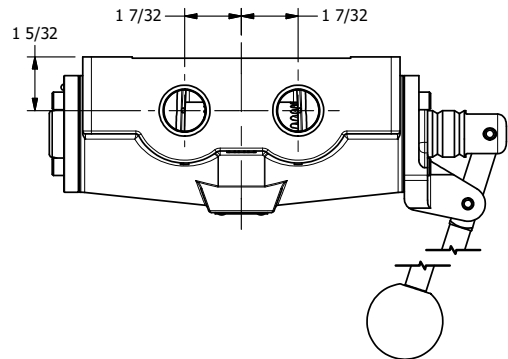

4

3

2

1

AAA
PRODUCTS
INTERNATIONAL

**AAA PRODUCTS
INTERNATIONAL**
7114 Harry Hines Blvd
Dallas, TX 75235

TITLE: 3/4" SIDE PORT, LEVER, 3 POS,
FRICTION POS, LEVER RTRN

DRAWING NO.:
DIM_HE6