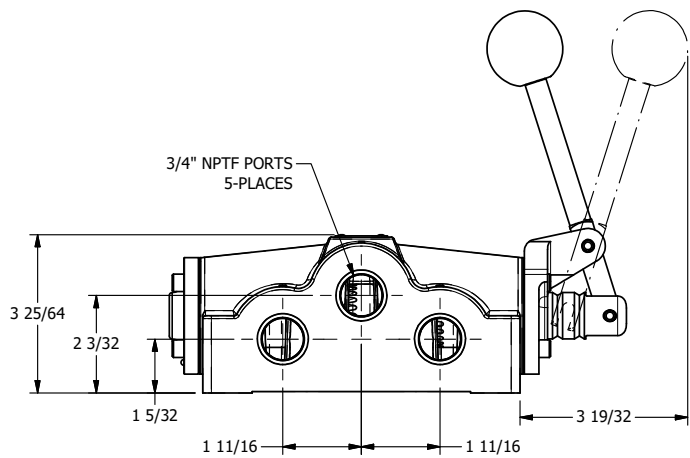

4

3

2

1

AAA
PRODUCTS
INTERNATIONAL

**AAA PRODUCTS
INTERNATIONAL**
7114 Harry Hines Blvd
Dallas, TX 75235

TITLE: 3/4" SIDE PORT, LEVER, 3 POS,
FRICTION POS, LEVER RTRN

DRAWING NO.:
DIM_HE6