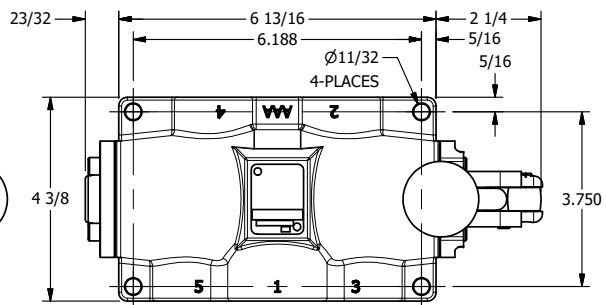

4

3

2

1

AAA
PRODUCTS
INTERNATIONAL

**AAA PRODUCTS
INTERNATIONAL**
7114 Harry Hines Blvd
Dallas, TX 75235

TITLE: 3/4" SIDE PORT, LEVER, 3 POS,
FRICTION POS, LEVER RTRN

DRAWING NO.:
DIM_HE6