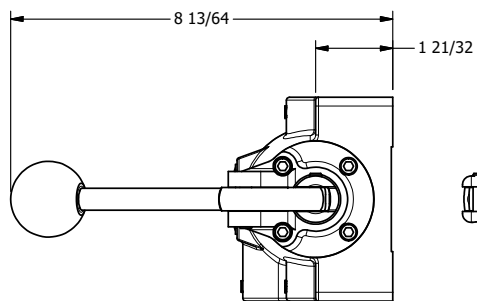

4

3

2

1

AAA
PRODUCTS
INTERNATIONAL

**AAA PRODUCTS
INTERNATIONAL**
7114 Harry Hines Blvd
Dallas, TX 75235

TITLE: 3/4" SIDE PORT, LEVER, 3 POS,
FRICTION POS, LEVER RTRN

DRAWING NO.:
DIM_HE6