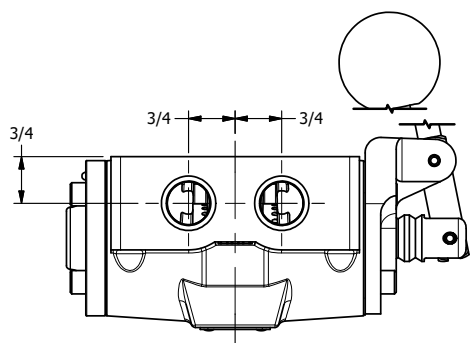

4

3

2

1

B

B

AAA
PRODUCTS
INTERNATIONAL

**AAA PRODUCTS
INTERNATIONAL**
7114 Harry Hines Blvd
Dallas, TX 75235

TITLE: 1/2" SIDE PORT, LEVER, 2 POS,
FRICTION POS, LEVER RTRN,
180D LEVER

DRAWING NO.:
DIM_HE4T

4

3

2

1

A

A

THE INFORMATION CONTAINED WITHIN THIS DOCUMENT IS PROPRIETARY TO AAA PRODUCTS AND MAY NOT BE DISCLOSED WITHOUT PRIOR WRITTEN CONSENT