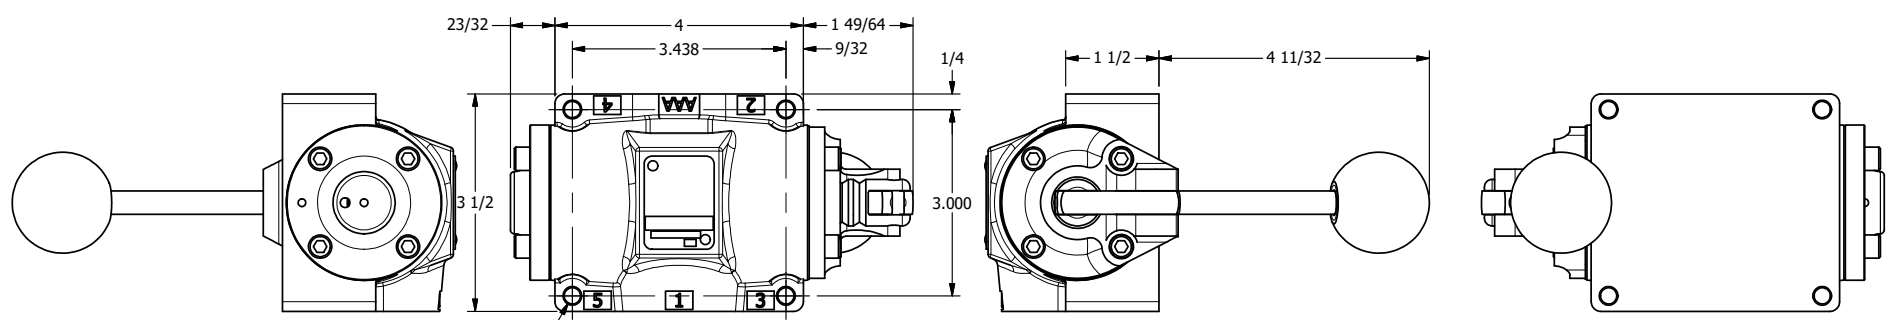

4

3

2

1

B

B

AAA
PRODUCTS
INTERNATIONAL

**AAA PRODUCTS
INTERNATIONAL**
7114 Harry Hines Blvd
Dallas, TX 75235

TITLE: 1/2" SIDE PORT, LEVER, 2 POS,
FRICTION POS, LEVER RTRN,
180D LEVER

DRAWING NO.:
DIM_HE4T

4

3

2

1

A

A

THE INFORMATION CONTAINED WITHIN THIS DOCUMENT IS PROPRIETARY TO AAA PRODUCTS AND MAY NOT BE DISCLOSED WITHOUT PRIOR WRITTEN CONSENT