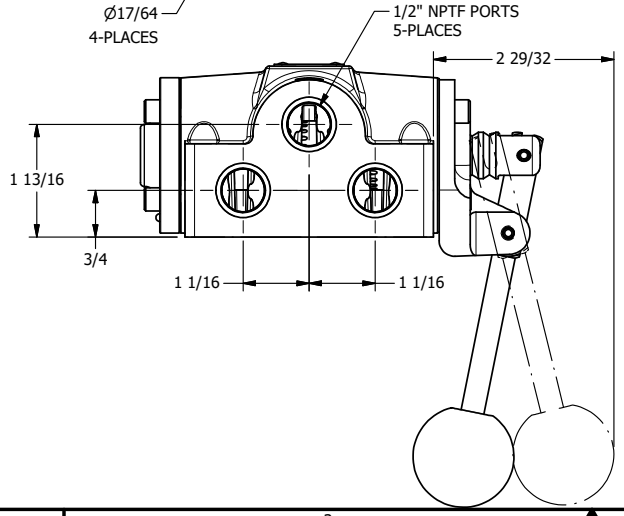

4

3

2

1

B

B

AAA
PRODUCTS
INTERNATIONAL

**AAA PRODUCTS
INTERNATIONAL**
7114 Harry Hines Blvd
Dallas, TX 75235

TITLE: 1/2" SIDE PORT, LEVER, 2 POS,
FRICTION POS, LEVER RTRN,
180D LEVER

DRAWING NO.:
DIM_HE4T

4

3

2

1

A

A

THE INFORMATION CONTAINED WITHIN THIS DOCUMENT IS PROPRIETARY TO AAA PRODUCTS AND MAY NOT BE DISCLOSED WITHOUT PRIOR WRITTEN CONSENT