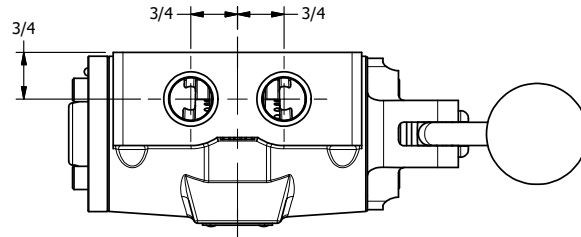

4

3

2

1

AAA
PRODUCTS
INTERNATIONAL

**AAA PRODUCTS
INTERNATIONAL**
7114 Harry Hines Blvd
Dallas, TX 75235

TITLE: 1/2" SIDE PORT, LEVER, 2 POS,
FRICTION POS, LEVER RTRN,
CRVD LVR, 90D LEVER

DRAWING NO.:
DIM_HE4CR