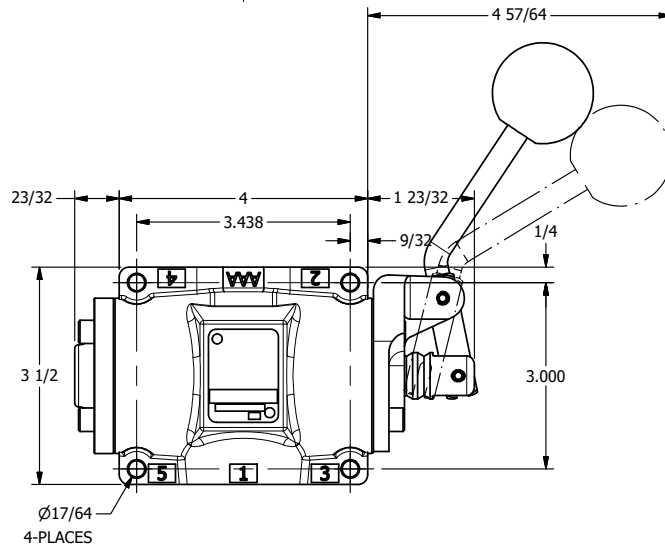

4

3

2

1

AAA
PRODUCTS
INTERNATIONAL

**AAA PRODUCTS
INTERNATIONAL**
7114 Harry Hines Blvd
Dallas, TX 75235

TITLE: 1/2" SIDE PORT, LEVER, 2 POS,
FRICTION POS, LEVER RTRN,
CRVD LVR, 90D LEVER

DRAWING NO.:
DIM_HE4CR