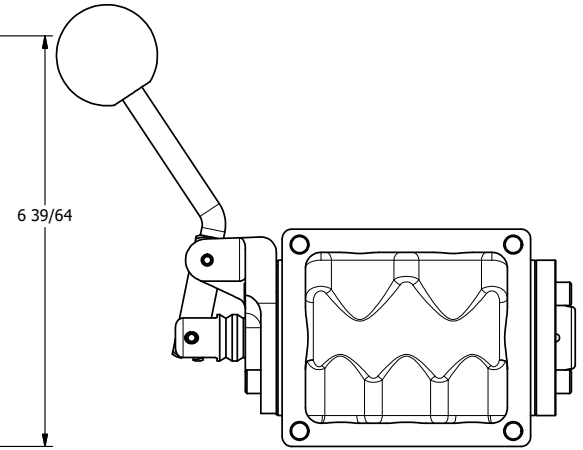

4

3

2

1

AAA
PRODUCTS
INTERNATIONAL

**AAA PRODUCTS
INTERNATIONAL**
7114 Harry Hines Blvd
Dallas, TX 75235

TITLE: 1/2" SIDE PORT, LEVER, 2 POS,
FRICTION POS, LEVER RTRN,
CRVD LVR, 90D LEVER

DRAWING NO.:
DIM_HE4CR