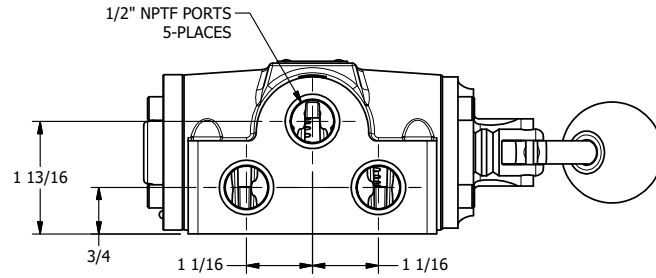

4

3

2

1

AAA
PRODUCTS
INTERNATIONAL

**AAA PRODUCTS
INTERNATIONAL**
7114 Harry Hines Blvd
Dallas, TX 75235

TITLE: 1/2" SIDE PORT, LEVER, 2 POS,
FRICTION POS, LEVER RTRN,
CRVD LVR, 90D LEVER

DRAWING NO.:
DIM_HE4CR