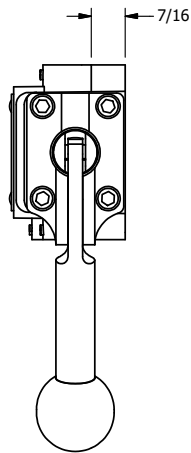

4

3

2

1

AAA
PRODUCTS
INTERNATIONAL

**AAA PRODUCTS
INTERNATIONAL**
7114 Harry Hines Blvd
Dallas, TX 75235

TITLE: 3/8" SIDE PORT, LEVER, 2 POS,
FRICTION POS, LEVER RTRN,
270D LEVER, STAINLESS

DRAWING NO.:
DIM_HE3RTSS