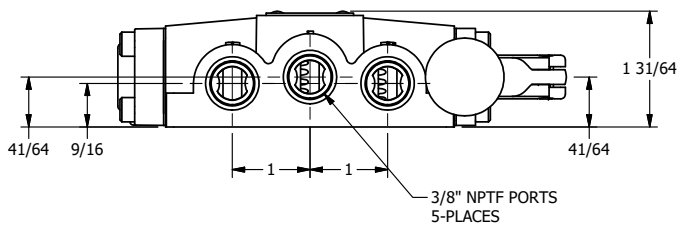

4

3

2

1

AAA
PRODUCTS
INTERNATIONAL

**AAA PRODUCTS
INTERNATIONAL**
7114 Harry Hines Blvd
Dallas, TX 75235

TITLE: 3/8" SIDE PORT, LEVER, 2 POS,
FRICTION POS, LEVER RTRN,
270D LEVER, STAINLESS

DRAWING NO.:
DIM_HE3RTSS