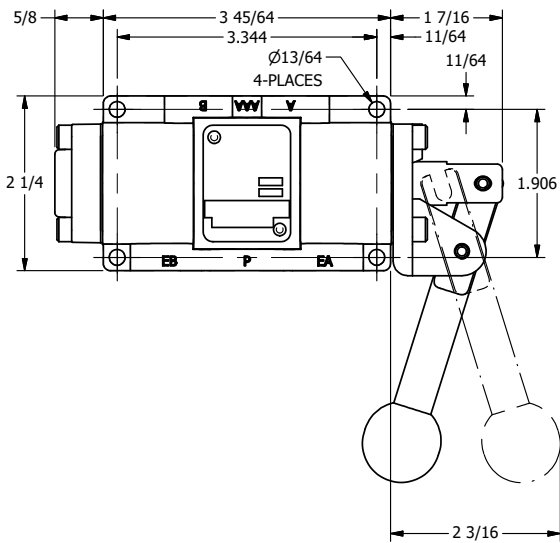

4

3

2

1

AAA
PRODUCTS
INTERNATIONAL

**AAA PRODUCTS
INTERNATIONAL**
7114 Harry Hines Blvd
Dallas, TX 75235

TITLE: 3/8" SIDE PORT, LEVER, 2 POS,
FRICTION POS, LEVER RTRN,
270D LEVER, STAINLESS

DRAWING NO.:
DIM_HE3RTSS