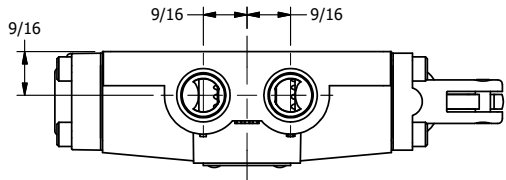

4

3

2

1

AAA
PRODUCTS
INTERNATIONAL

**AAA PRODUCTS
INTERNATIONAL**
7114 Harry Hines Blvd
Dallas, TX 75235

TITLE: 3/8" SIDE PORT, LEVER, 2 POS,
FRICTION POS, LEVER RTRN,
270D LEVER, STAINLESS

DRAWING NO.:
DIM_HE3RTSS