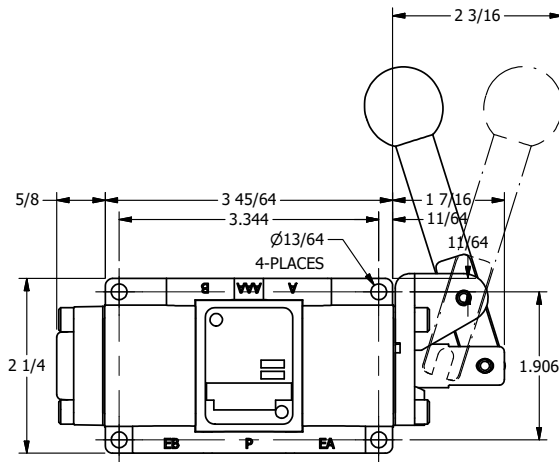

4

3

2

1

7/16

4

3

2

1

AAA
PRODUCTS
INTERNATIONAL

AAA PRODUCTS INTERNATIONAL
7114 Harry Hines Blvd
Dallas, TX 75235

TITLE: 3/8" SIDE PORT, LEVER, 2 POS,
FRICTION POS, LEVER RTRN,
90D LEVER, STAINLESS

DRAWING NO.:
DIM_HE3RSS

THE INFORMATION CONTAINED WITHIN THIS DOCUMENT IS PROPRIETARY TO AAA PRODUCTS AND MAY NOT BE DISCLOSED WITHOUT PRIOR WRITTEN CONSENT