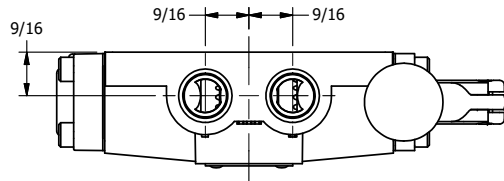

4

3

2

1

7/16

4

3

2

1

AAA
PRODUCTS
INTERNATIONAL

AAA PRODUCTS INTERNATIONAL
7114 Harry Hines Blvd
Dallas, TX 75235

TITLE: 3/8" SIDE PORT, LEVER, 2 POS,
FRICTION POS, LEVER RTRN,
90D LEVER, STAINLESS

DRAWING NO.:
DIM_HE3RSS

THE INFORMATION CONTAINED WITHIN THIS DOCUMENT IS PROPRIETARY TO AAA PRODUCTS AND MAY NOT BE DISCLOSED WITHOUT PRIOR WRITTEN CONSENT