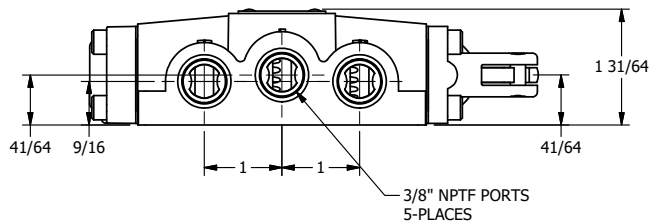

4

3

2

1

7/16

4

3

2

1

AAA
PRODUCTS
INTERNATIONAL

AAA PRODUCTS INTERNATIONAL
7114 Harry Hines Blvd
Dallas, TX 75235

TITLE: 3/8" SIDE PORT, LEVER, 2 POS,
FRICTION POS, LEVER RTRN,
90D LEVER, STAINLESS

DRAWING NO.:
DIM_HE3RSS

THE INFORMATION CONTAINED WITHIN THIS DOCUMENT IS PROPRIETARY TO AAA PRODUCTS AND MAY NOT BE DISCLOSED WITHOUT PRIOR WRITTEN CONSENT