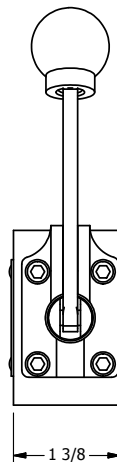

4

3

2

1

B

B

A

A

4

3

2

1

AAA
PRODUCTS
INTERNATIONAL

**AAA PRODUCTS
INTERNATIONAL**
7114 Harry Hines Blvd
Dallas, TX 75235

TITLE: 3/8" SIDE PORT, LEVER, 2 POS,
FRICTION POS, LEVER RTRN,
90D LEVER

PART NO.: