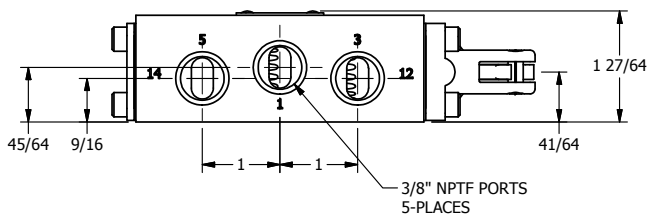

4

3

2

1

AAA
PRODUCTS
INTERNATIONAL

**AAA PRODUCTS
INTERNATIONAL**
7114 Harry Hines Blvd
Dallas, TX 75235

TITLE: 3/8" SIDE PORT, LEVER, 2 POS,
FRICTION POS, LEVER RTRN,
90D LEVER

PART NO.: