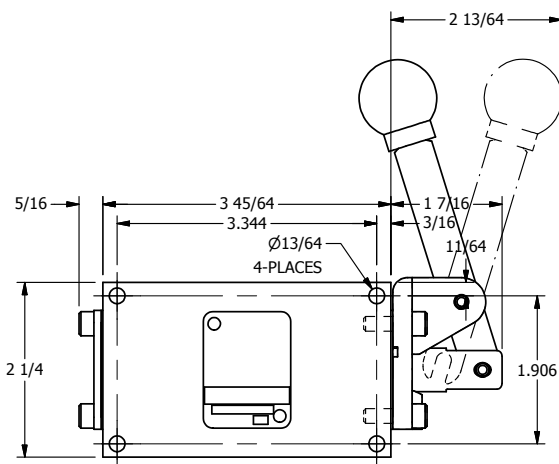

4

3

2

1

B

B

A

A

4

3

2

1

AAA
PRODUCTS
INTERNATIONAL

**AAA PRODUCTS
INTERNATIONAL**
7114 Harry Hines Blvd
Dallas, TX 75235

TITLE: 3/8" SIDE PORT, LEVER, 2 POS,
FRICTION POS, LEVER RTRN,
90D LEVER

PART NO.: