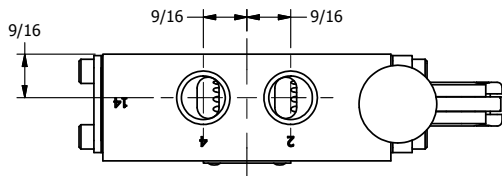

4

3

2

1

B

B

A

A

4

3

2

1

AAA
PRODUCTS
INTERNATIONAL

**AAA PRODUCTS
INTERNATIONAL**
7114 Harry Hines Blvd
Dallas, TX 75235

TITLE: 3/8" SIDE PORT, LEVER, 2 POS,
FRICTION POS, LEVER RTRN,
90D LEVER

PART NO.:

DIM_HE3R

THE INFORMATION CONTAINED WITHIN THIS DOCUMENT IS PROPRIETARY TO AAA PRODUCTS AND MAY NOT BE DISCLOSED WITHOUT PRIOR WRITTEN CONSENT