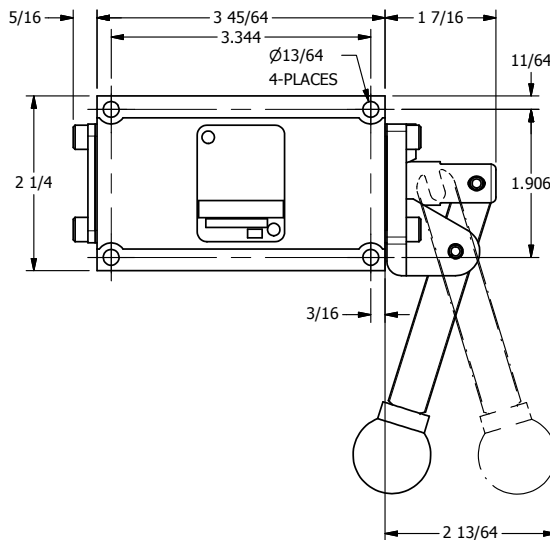

4

3

2

1

B

B

1 31/64

A

A

**AAA**  
PRODUCTS  
INTERNATIONAL

**AAA PRODUCTS  
INTERNATIONAL**  
7114 Harry Hines Blvd  
Dallas, TX 75235

TITLE: 3/8" SUBPLATE, LEVER, 2 POS,  
FRICTION POS, LEVER RTRN,  
270D LEVER

DRAWING NO.:  
DIM\_HE3PRT