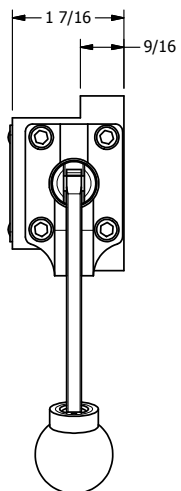

4

3

2

1

B

B

1 31/64

A

A

**AAA**  
PRODUCTS  
INTERNATIONAL

**AAA PRODUCTS  
INTERNATIONAL**  
7114 Harry Hines Blvd  
Dallas, TX 75235

TITLE: 3/8" SUBPLATE, LEVER, 2 POS,  
FRICTION POS, LEVER RTRN,  
270D LEVER

DRAWING NO.:  
DIM\_HE3PRT