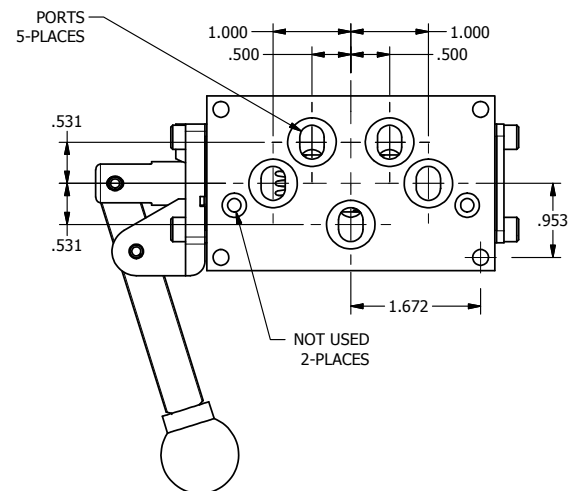

4

3

2

1

B

B

1 31/64

A

A

**AAA**  
PRODUCTS  
INTERNATIONAL

**AAA PRODUCTS  
INTERNATIONAL**  
7114 Harry Hines Blvd  
Dallas, TX 75235

TITLE: 3/8" SUBPLATE, LEVER, 2 POS,  
FRICTION POS, LEVER RTRN,  
270D LEVER

DRAWING NO.:  
DIM\_HE3PRT