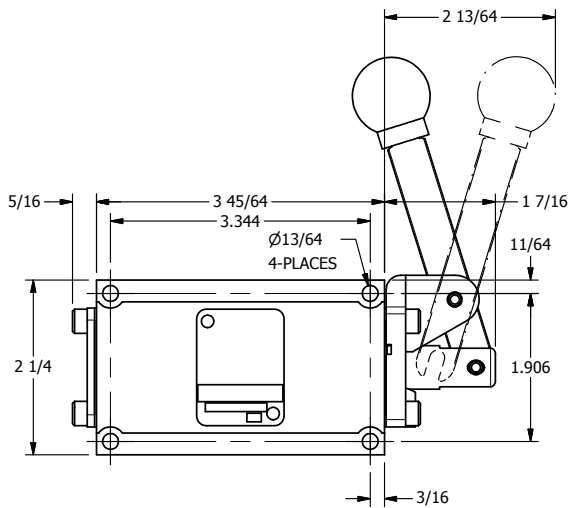

4

3

2

1

AAA
PRODUCTS
INTERNATIONAL

**AAA PRODUCTS
INTERNATIONAL**
7114 Harry Hines Blvd
Dallas, TX 75235

TITLE: **3/8" SUBPLATE, LEVER, 2 POS,
FRICTION POS, LEVER RTRN,
90D LEVER**

PART NO.:
DIM_HE3PR