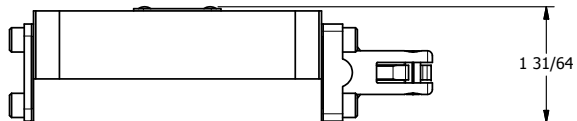

4

3

2

1

AAA
PRODUCTS
INTERNATIONAL

**AAA PRODUCTS
INTERNATIONAL**
7114 Harry Hines Blvd
Dallas, TX 75235

TITLE: **3/8" SUBPLATE, LEVER, 2 POS,
FRICTION POS, LEVER RTRN,
90D LEVER**

PART NO.:
DIM_HE3PR