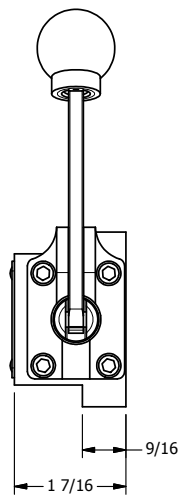

4

3

2

1

AAA
PRODUCTS
INTERNATIONAL

**AAA PRODUCTS
INTERNATIONAL**
7114 Harry Hines Blvd
Dallas, TX 75235

TITLE: **3/8" SUBPLATE, LEVER, 2 POS,
FRICTION POS, LEVER RTRN,
90D LEVER**

PART NO.:
DIM_HE3PR