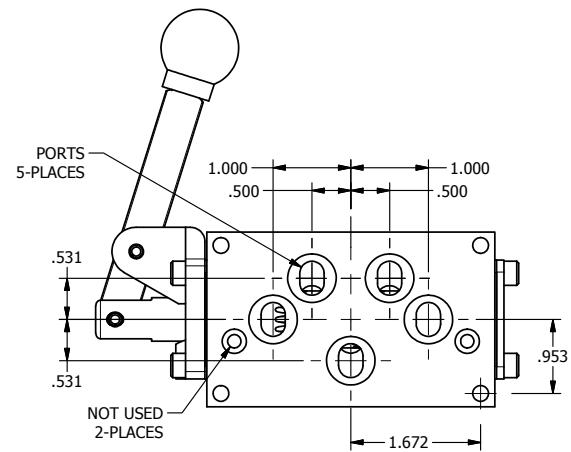

4

3

2

1

AAA
PRODUCTS
INTERNATIONAL

**AAA PRODUCTS
INTERNATIONAL**
7114 Harry Hines Blvd
Dallas, TX 75235

TITLE: **3/8" SUBPLATE, LEVER, 2 POS,
FRICTION POS, LEVER RTRN,
90D LEVER**

PART NO.:
DIM_HE3PR