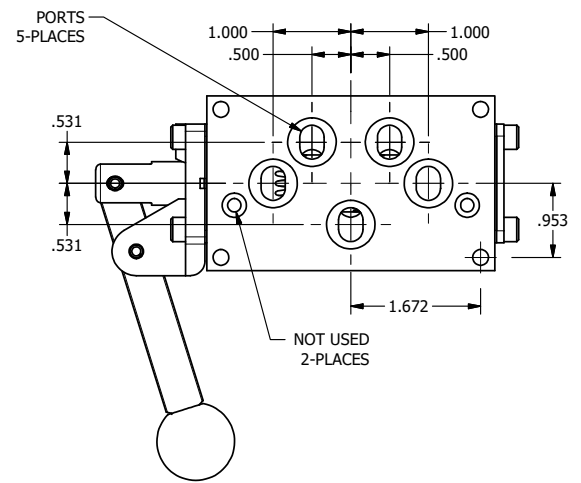

4

3

2

1

B

B

1 31/64

A

A

4

3

2

1

AAA
PRODUCTS
INTERNATIONAL

**AAA PRODUCTS
INTERNATIONAL**
7114 Harry Hines Blvd
Dallas, TX 75235

TITLE: 3/8" SUBPLATE, LEVER, 2 POS,
FRICTION POS, LEVER RTRN,
RED KNOB, 270D LEVER

DRAWING NO.:
DIM_HE3PJRT

THE INFORMATION CONTAINED WITHIN THIS DOCUMENT IS PROPRIETARY TO AAA PRODUCTS AND MAY NOT BE DISCLOSED WITHOUT PRIOR WRITTEN CONSENT