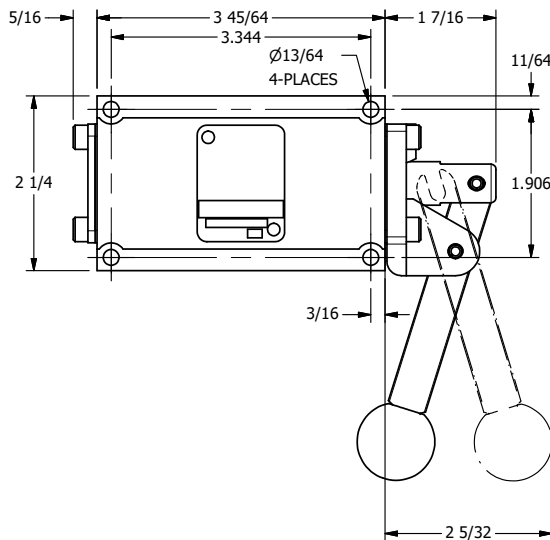

4

3

2

1

B

B

1 31/64

A

A

4

3

2

1

AAA
PRODUCTS
INTERNATIONAL

**AAA PRODUCTS
INTERNATIONAL**
7114 Harry Hines Blvd
Dallas, TX 75235

TITLE: 3/8" SUBPLATE, LEVER, 2 POS,
FRICTION POS, LEVER RTRN,
RED KNOB, 270D LEVER

DRAWING NO.:
DIM_HE3PJRT

THE INFORMATION CONTAINED WITHIN THIS DOCUMENT IS PROPRIETARY TO AAA PRODUCTS AND MAY NOT BE DISCLOSED WITHOUT PRIOR WRITTEN CONSENT