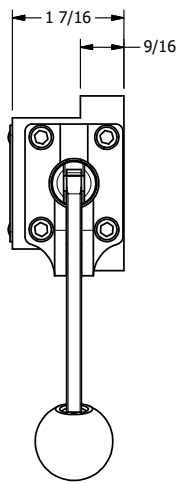

4

3

2

1

B

B

1 31/64

A

A

4

3

2

1

AAA
PRODUCTS
INTERNATIONAL

**AAA PRODUCTS
INTERNATIONAL**
7114 Harry Hines Blvd
Dallas, TX 75235

TITLE: 3/8" SUBPLATE, LEVER, 2 POS,
FRICTION POS, LEVER RTRN,
RED KNOB, 270D LEVER

DRAWING NO.:
DIM_HE3PJRT

THE INFORMATION CONTAINED WITHIN THIS DOCUMENT IS PROPRIETARY TO AAA PRODUCTS AND MAY NOT BE DISCLOSED WITHOUT PRIOR WRITTEN CONSENT