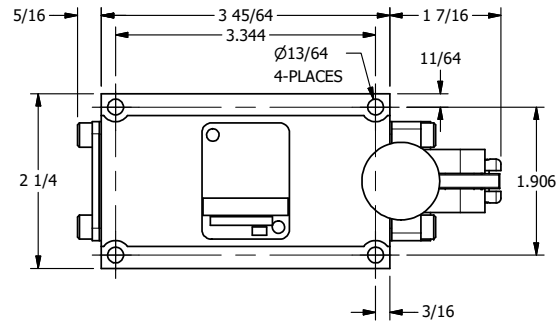

4

3

2

1

**AAA**  
PRODUCTS  
INTERNATIONAL  
7114 Harry Hines Blvd  
Dallas, TX 75235

TITLE: 3/8" SUBPLATE, LEVER, 2 POS,  
FRICTION POS, LEVER RTRN,  
RED KNOB, LOCKOUT C

DRAWING NO.:  
DIM\_HE3PJLO

THE INFORMATION CONTAINED WITHIN THIS DOCUMENT IS PROPRIETARY TO AAA PRODUCTS AND MAY NOT BE DISCLOSED WITHOUT PRIOR WRITTEN CONSENT