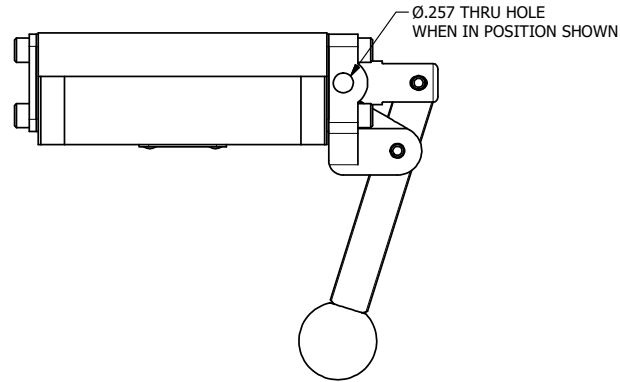

4

3

2

1

**AAA**  
PRODUCTS  
INTERNATIONAL  
7114 Harry Hines Blvd  
Dallas, TX 75235

TITLE: 3/8" SUBPLATE, LEVER, 2 POS,  
FRICTION POS, LEVER RTRN,  
RED KNOB, LOCKOUT C

DRAWING NO.:  
DIM\_HE3PJLO

THE INFORMATION CONTAINED WITHIN THIS DOCUMENT IS PROPRIETARY TO AAA PRODUCTS AND MAY NOT BE DISCLOSED WITHOUT PRIOR WRITTEN CONSENT