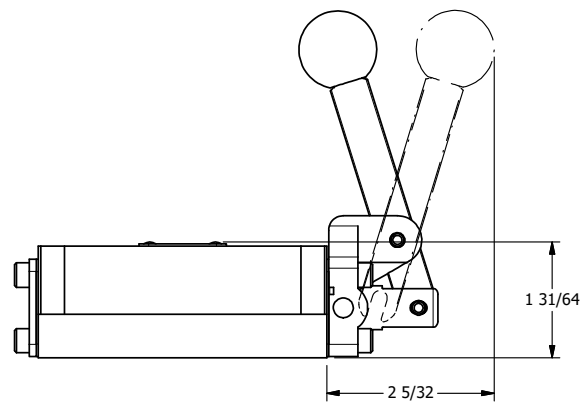

4

3

2

1

**AAA**  
PRODUCTS  
INTERNATIONAL  
7114 Harry Hines Blvd  
Dallas, TX 75235

TITLE: 3/8" SUBPLATE, LEVER, 2 POS,  
FRICTION POS, LEVER RTRN,  
RED KNOB, LOCKOUT C

DRAWING NO.:  
DIM\_HE3PJLO

THE INFORMATION CONTAINED WITHIN THIS DOCUMENT IS PROPRIETARY TO AAA PRODUCTS AND MAY NOT BE DISCLOSED WITHOUT PRIOR WRITTEN CONSENT