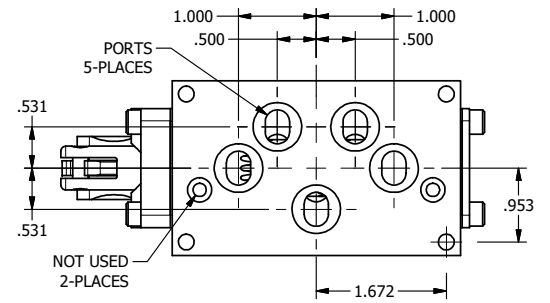

4

3

2

1

**AAA**  
PRODUCTS  
INTERNATIONAL  
7114 Harry Hines Blvd  
Dallas, TX 75235

TITLE: 3/8" SUBPLATE, LEVER, 2 POS,  
FRICTION POS, LEVER RTRN,  
RED KNOB, LOCKOUT C

DRAWING NO.:  
DIM\_HE3PJLO

THE INFORMATION CONTAINED WITHIN THIS DOCUMENT IS PROPRIETARY TO AAA PRODUCTS AND MAY NOT BE DISCLOSED WITHOUT PRIOR WRITTEN CONSENT