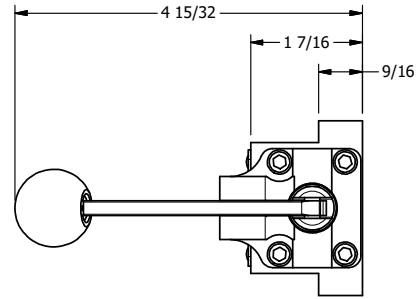

4

3

2

1

**AAA**  
PRODUCTS  
INTERNATIONAL  
7114 Harry Hines Blvd  
Dallas, TX 75235

TITLE: 3/8" SUBPLATE, LEVER, 2 POS,  
FRICTION POS, LEVER RTRN,  
RED KNOB, LOCKOUT C

DRAWING NO.:  
DIM\_HE3PJLO

THE INFORMATION CONTAINED WITHIN THIS DOCUMENT IS PROPRIETARY TO AAA PRODUCTS AND MAY NOT BE DISCLOSED WITHOUT PRIOR WRITTEN CONSENT