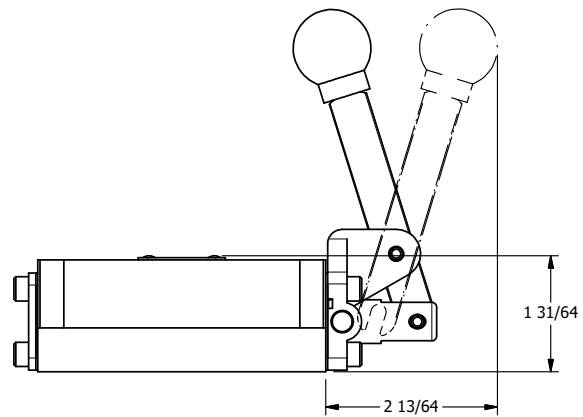

4

3

2

1

B

B

A

A

**AAA**  
PRODUCTS  
INTERNATIONAL

**AAA PRODUCTS  
INTERNATIONAL**  
7114 Harry Hines Blvd  
Dallas, TX 75235

TITLE: 3/8" SUBPLATE, LEVER, 2 POS,  
FRICTION POS, LEVER RTRN,  
HVY DTY, LOCKOUT C

DRAWING NO.:  
DIM\_HE3PHLO