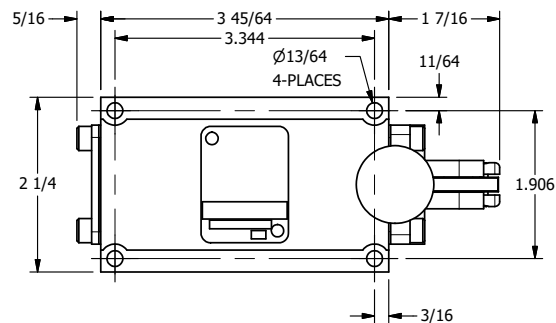

**AAA**  
PRODUCTS  
INTERNATIONAL

**AAA PRODUCTS  
INTERNATIONAL**  
7114 Harry Hines Blvd  
Dallas, TX 75235

TITLE: 3/8" SUBPLATE, LEVER, 2 POS,  
FRICTION POS, LEVER RTRN,  
HVY DTY, LOCKOUT C

DRAWING NO.:  
DIM\_HE3PHLO