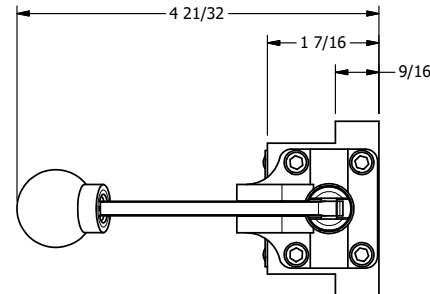

**AAA**  
PRODUCTS  
INTERNATIONAL

**AAA PRODUCTS  
INTERNATIONAL**  
7114 Harry Hines Blvd  
Dallas, TX 75235

TITLE: 3/8" SUBPLATE, LEVER, 2 POS,  
FRICTION POS, LEVER RTRN,  
HVY DTY, LOCKOUT C

DRAWING NO.:  
DIM\_HE3PHLO