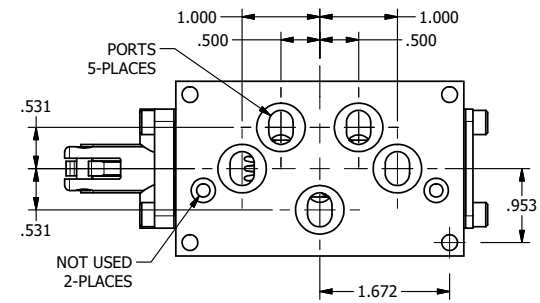

**AAA**  
PRODUCTS  
INTERNATIONAL

**AAA PRODUCTS  
INTERNATIONAL**  
7114 Harry Hines Blvd  
Dallas, TX 75235

TITLE: 3/8" SUBPLATE, LEVER, 2 POS,  
FRICTION POS, LEVER RTRN,  
HVY DTY, LOCKOUT C

DRAWING NO.:  
DIM\_HE3PHLO