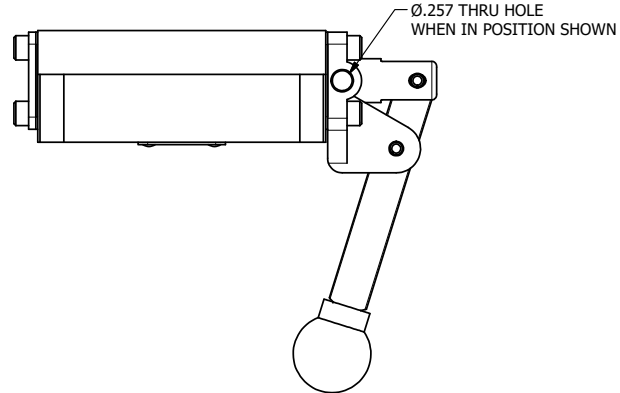

**AAA**  
PRODUCTS  
INTERNATIONAL

**AAA PRODUCTS  
INTERNATIONAL**  
7114 Harry Hines Blvd  
Dallas, TX 75235

TITLE: 3/8" SUBPLATE, LEVER, 2 POS,  
FRICTION POS, LEVER RTRN,  
HVY DTY, LOCKOUT C

DRAWING NO.:  
DIM\_HE3PHLO