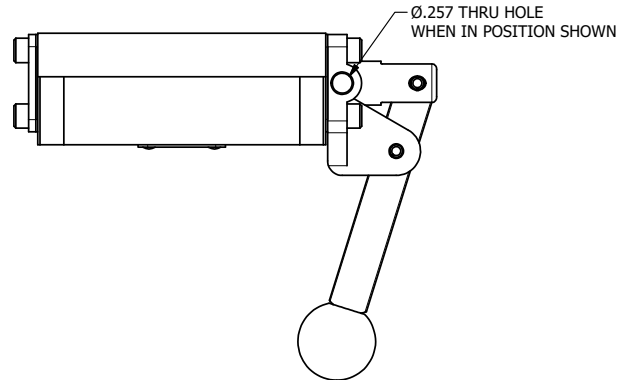

AAA
PRODUCTS
INTERNATIONAL

**AAA PRODUCTS
INTERNATIONAL**
7114 Harry Hines Blvd
Dallas, TX 75235

TITLE: 3/8" SUBPLATE, LEVER, 2 POS,
FRCTN POS, LVR RTRN, HVY DTY,
RED KNOB, LOCKOUT C

DRAWING NO.:
DIM_HE3PHJLO