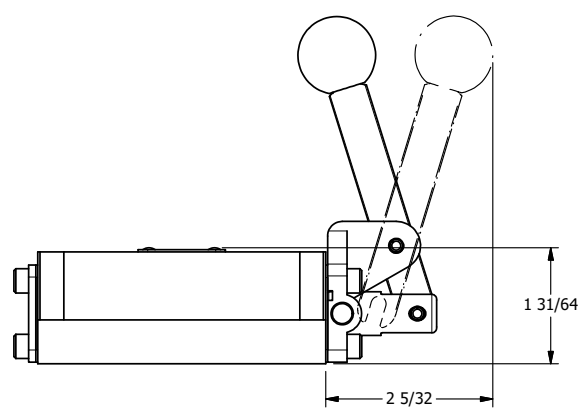

AAA
PRODUCTS
INTERNATIONAL

**AAA PRODUCTS
INTERNATIONAL**
7114 Harry Hines Blvd
Dallas, TX 75235

TITLE: 3/8" SUBPLATE, LEVER, 2 POS,
FRCTN POS, LVR RTRN, HVY DTY,
RED KNOB, LOCKOUT C

DRAWING NO.:
DIM_HE3PHJLO