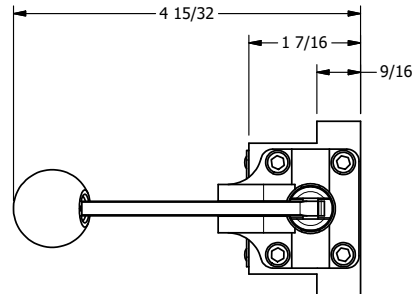

AAA
PRODUCTS
INTERNATIONAL

**AAA PRODUCTS
INTERNATIONAL**
7114 Harry Hines Blvd
Dallas, TX 75235

TITLE: 3/8" SUBPLATE, LEVER, 2 POS,
FRCTN POS, LVR RTRN, HVY DTY,
RED KNOB, LOCKOUT C

DRAWING NO.:
DIM_HE3PHJLO