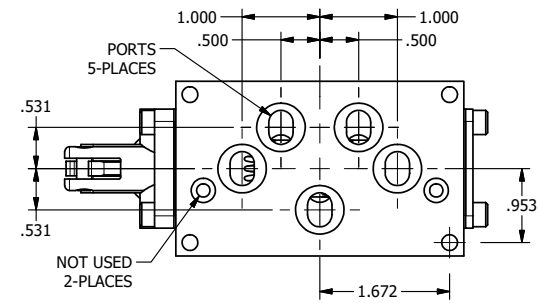

AAA
PRODUCTS
INTERNATIONAL

**AAA PRODUCTS
INTERNATIONAL**
7114 Harry Hines Blvd
Dallas, TX 75235

TITLE: 3/8" SUBPLATE, LEVER, 2 POS,
FRCTN POS, LVR RTRN, HVY DTY,
RED KNOB, LOCKOUT C

DRAWING NO.:
DIM_HE3PHJLO