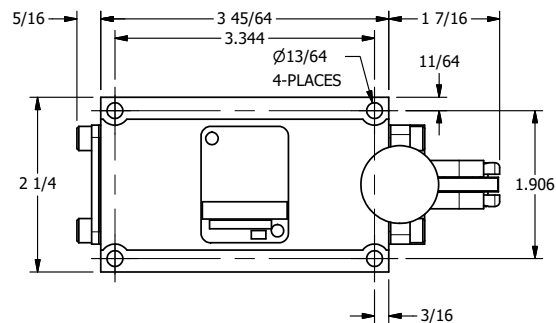

AAA
PRODUCTS
INTERNATIONAL

**AAA PRODUCTS
INTERNATIONAL**
7114 Harry Hines Blvd
Dallas, TX 75235

TITLE: 3/8" SUBPLATE, LEVER, 2 POS,
FRCTN POS, LVR RTRN, HVY DTY,
RED KNOB, LOCKOUT C

DRAWING NO.:
DIM_HE3PHJLO