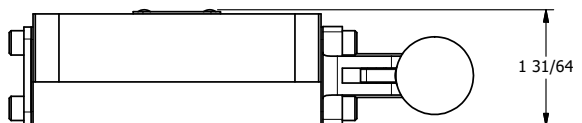

4

3

2

1

B

B

A

A

4

3

2

1

**AAA**  
PRODUCTS  
INTERNATIONAL

**AAA PRODUCTS  
INTERNATIONAL**  
7114 Harry Hines Blvd  
Dallas, TX 75235

TITLE: 3/8" SUBPLATE, LEVER, 2 POS,  
FRICTION POS, LEVER RTRN,  
CRVD LVR, 270D LEVER

DRAWING NO.:  
DIM\_HE3PCRT