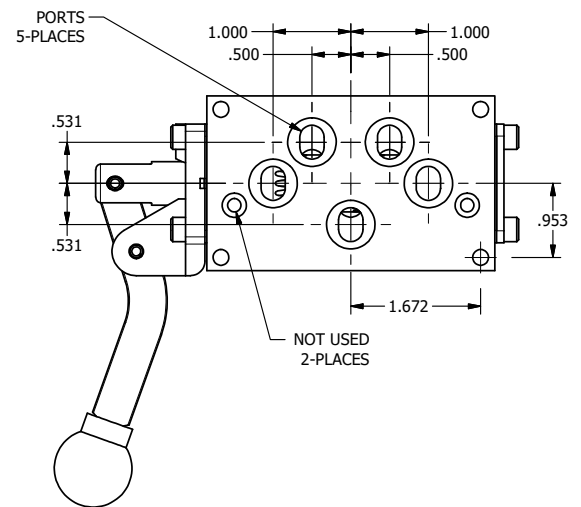

4

3

2

1

B

B

A

A

4

3

2

1

AAA
PRODUCTS
INTERNATIONAL

**AAA PRODUCTS
INTERNATIONAL**
7114 Harry Hines Blvd
Dallas, TX 75235

TITLE: 3/8" SUBPLATE, LEVER, 2 POS,
FRICTION POS, LEVER RTRN,
CRVD LVR, 270D LEVER

DRAWING NO.:
DIM_HE3PCRT

THE INFORMATION CONTAINED WITHIN THIS DOCUMENT IS PROPRIETARY TO AAA PRODUCTS AND MAY NOT BE DISCLOSED WITHOUT PRIOR WRITTEN CONSENT