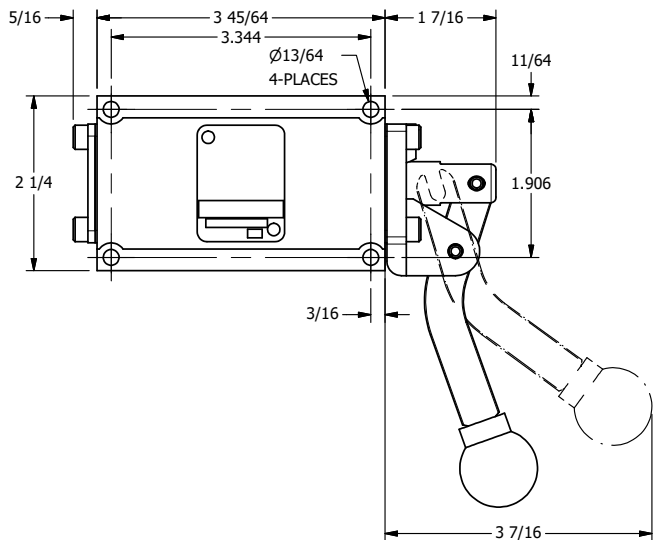

4

3

2

1

B

B

A

A

4

3

2

1

AAA
PRODUCTS
INTERNATIONAL

**AAA PRODUCTS
INTERNATIONAL**
7114 Harry Hines Blvd
Dallas, TX 75235

TITLE: 3/8" SUBPLATE, LEVER, 2 POS,
FRICTION POS, LEVER RTRN,
CRVD LVR, 270D LEVER

DRAWING NO.:
DIM_HE3PCRT

THE INFORMATION CONTAINED WITHIN THIS DOCUMENT IS PROPRIETARY TO AAA PRODUCTS AND MAY NOT BE DISCLOSED WITHOUT PRIOR WRITTEN CONSENT