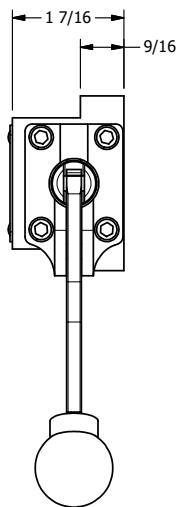

4

3

2

1

B

B

A

A

4

3

2

1

**AAA**  
PRODUCTS  
INTERNATIONAL

**AAA PRODUCTS  
INTERNATIONAL**  
7114 Harry Hines Blvd  
Dallas, TX 75235

TITLE: 3/8" SUBPLATE, LEVER, 2 POS,  
FRICTION POS, LEVER RTRN,  
CRVD LVR, 270D LEVER

DRAWING NO.:  
DIM\_HE3PCRT