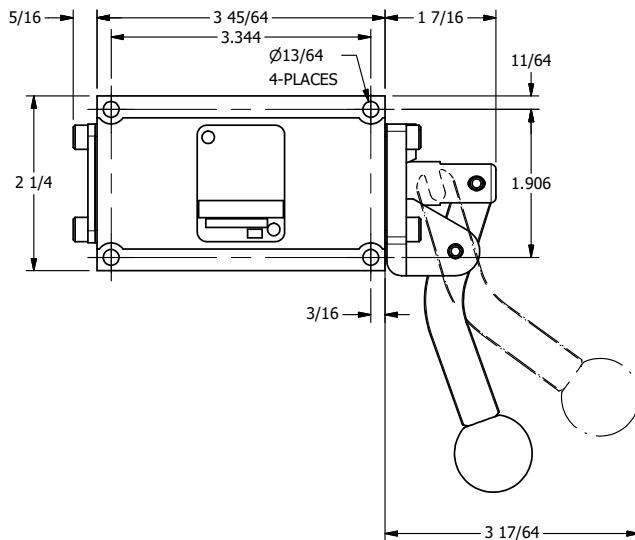

4

3

2

1

B

B

1 31/64

A

A

4

3

2

1

**AAA**  
 PRODUCTS  
 INTERNATIONAL  
**AAA PRODUCTS INTERNATIONAL**  
 7114 Harry Hines Blvd  
 Dallas, TX 75235

TITLE: 3/8" SUBPLATE, LEVER, 2 POS,  
 FRCTN POS, LVR RTRN, CRVD LVR,  
 RED KNOB, 270D LEVER

DRAWING NO.:  
 DIM\_HE3PCJRT

THE INFORMATION CONTAINED WITHIN THIS DOCUMENT IS PROPRIETARY TO AAA PRODUCTS AND MAY NOT BE DISCLOSED WITHOUT PRIOR WRITTEN CONSENT