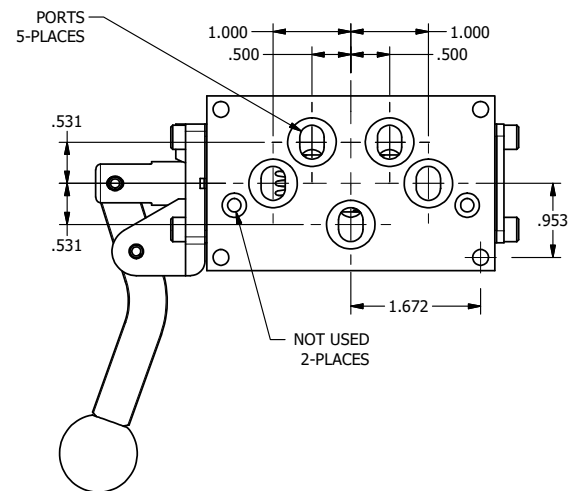

4

3

2

1

B

B

1 31/64

A

A

4

3

2

1

**AAA**  
 PRODUCTS  
 INTERNATIONAL  
**AAA PRODUCTS INTERNATIONAL**  
 7114 Harry Hines Blvd  
 Dallas, TX 75235

TITLE: 3/8" SUBPLATE, LEVER, 2 POS,  
 FRCTN POS, LVR RTRN, CRVD LVR,  
 RED KNOB, 270D LEVER

DRAWING NO.:  
 DIM\_HE3PCJRT

THE INFORMATION CONTAINED WITHIN THIS DOCUMENT IS PROPRIETARY TO AAA PRODUCTS AND MAY NOT BE DISCLOSED WITHOUT PRIOR WRITTEN CONSENT