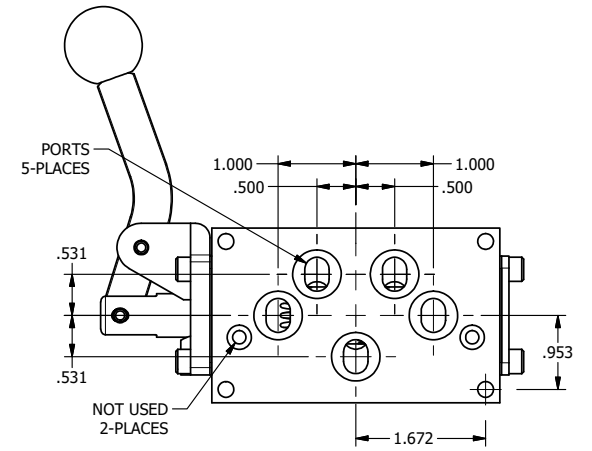

4

3

2

1

B

B

A

A

AAA
PRODUCTS
INTERNATIONAL

**AAA PRODUCTS
INTERNATIONAL**
7114 Harry Hines Blvd
Dallas, TX 75235

TITLE: 3/8" SUBPLATE, LEVER, 2 POS,
FRCTN POS, LVR RTRN, CRVD LVR,
RED KNOB, 90D LEVER

DRAWING NO.:
DIM_HE3PCJR

4

3

2

1

THE INFORMATION CONTAINED WITHIN THIS DOCUMENT IS PROPRIETARY TO AAA PRODUCTS AND MAY NOT BE DISCLOSED WITHOUT PRIOR WRITTEN CONSENT