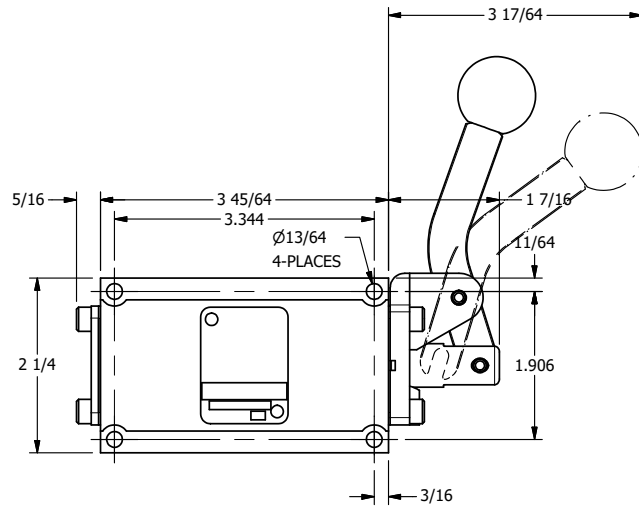

4

3

2

1

B

B

A

A

AAA
PRODUCTS
INTERNATIONAL

**AAA PRODUCTS
INTERNATIONAL**
7114 Harry Hines Blvd
Dallas, TX 75235

TITLE: 3/8" SUBPLATE, LEVER, 2 POS,
FRCTN POS, LVR RTRN, CRVD LVR,
RED KNOB, 90D LEVER

DRAWING NO.:
DIM_HE3PCJR

4

3

2

1

THE INFORMATION CONTAINED WITHIN THIS DOCUMENT IS PROPRIETARY TO AAA PRODUCTS AND MAY NOT BE DISCLOSED WITHOUT PRIOR WRITTEN CONSENT