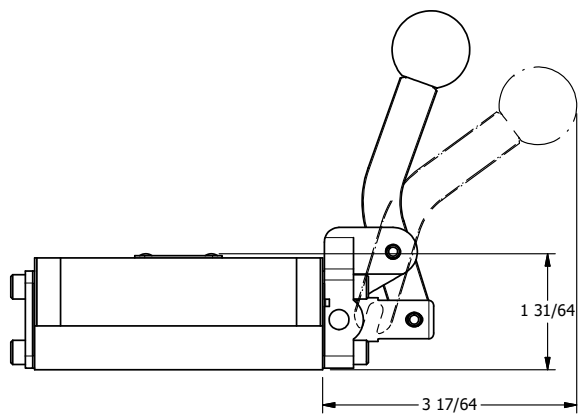

4

3

2

1

AAA
PRODUCTS
INTERNATIONAL

**AAA PRODUCTS
INTERNATIONAL**
7114 Harry Hines Blvd
Dallas, TX 75235

TITLE: 3/8" SUBPLATE, LEVER, 2 POS,
FRCTN POS, LVR RTRN, CRVD LVR,
RED KNOB, LOCKOUT C

DRAWING NO.:
DIM_HE3PCJLO