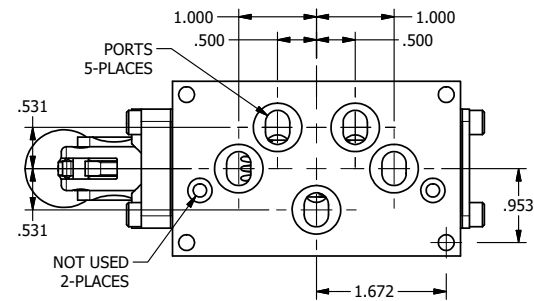

4

3

2

1

AAA
PRODUCTS
INTERNATIONAL

**AAA PRODUCTS
INTERNATIONAL**
7114 Harry Hines Blvd
Dallas, TX 75235

TITLE: 3/8" SUBPLATE, LEVER, 2 POS,
FRCTN POS, LVR RTRN, CRVD LVR,
RED KNOB, LOCKOUT C

DRAWING NO.:
DIM_HE3PCJLO