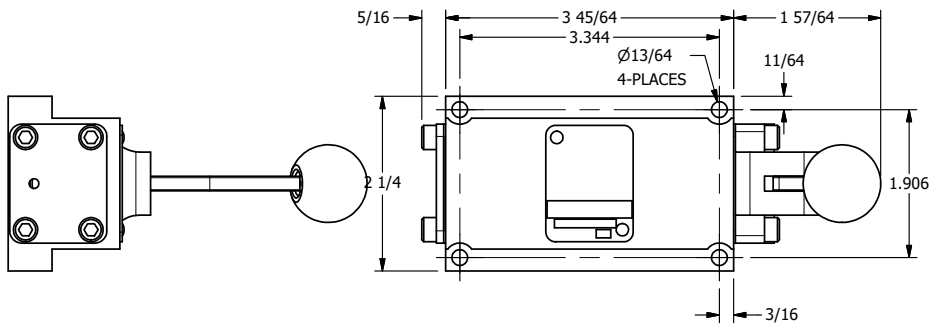

4

3

2

1

AAA
PRODUCTS
INTERNATIONAL

**AAA PRODUCTS
INTERNATIONAL**
7114 Harry Hines Blvd
Dallas, TX 75235

TITLE: 3/8" SUBPLATE, LEVER, 2 POS,
FRCTN POS, LVR RTRN, CRVD LVR,
RED KNOB, LOCKOUT C

DRAWING NO.:
DIM_HE3PCJLO