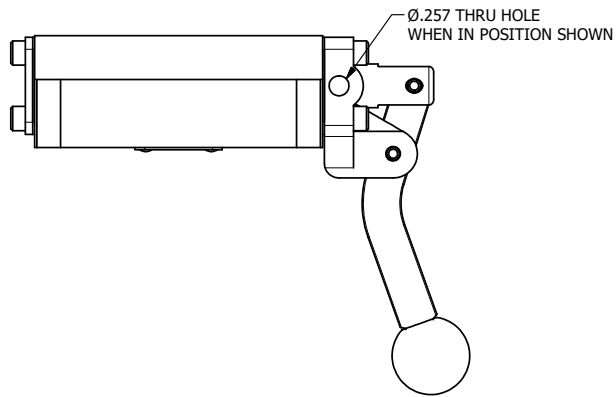

4

3

2

1

AAA
PRODUCTS
INTERNATIONAL

**AAA PRODUCTS
INTERNATIONAL**
7114 Harry Hines Blvd
Dallas, TX 75235

TITLE: 3/8" SUBPLATE, LEVER, 2 POS,
FRCTN POS, LVR RTRN, CRVD LVR,
RED KNOB, LOCKOUT C

DRAWING NO.:
DIM_HE3PCJLO