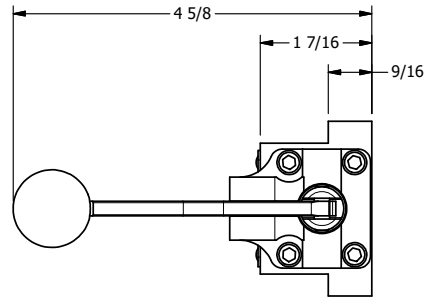

4

3

2

1

AAA
PRODUCTS
INTERNATIONAL

**AAA PRODUCTS
INTERNATIONAL**
7114 Harry Hines Blvd
Dallas, TX 75235

TITLE: 3/8" SUBPLATE, LEVER, 2 POS,
FRCTN POS, LVR RTRN, CRVD LVR,
RED KNOB, LOCKOUT C

DRAWING NO.:
DIM_HE3PCJLO