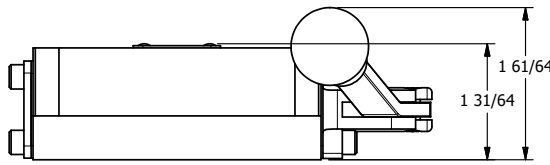

4

3

2

1

B

B

A

A

4

3

2

1

AAA
PRODUCTS
INTERNATIONAL

**AAA PRODUCTS
INTERNATIONAL**
7114 Harry Hines Blvd
Dallas, TX 75235

TITLE: 3/8" SUBPLATE, LEVER, 2 POS,
FRICTION POS, LEVER RTRN,
LVR BENT RIGHT, 270D LEVER

DRAWING NO.:
DIM_HE3PBRRT