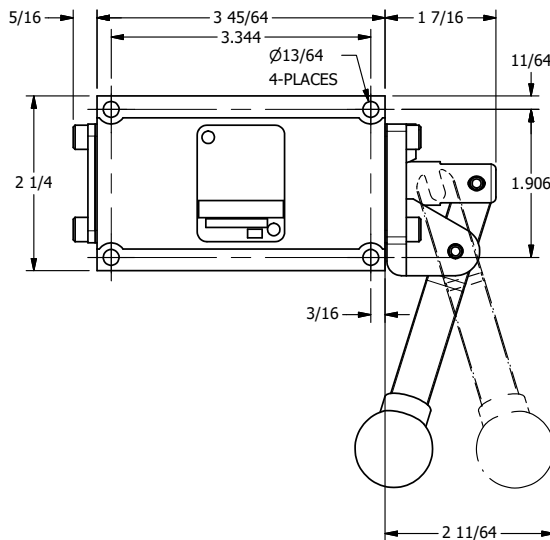

4

3

2

1

B

B

A

A

4

3

2

1

AAA
PRODUCTS
INTERNATIONAL

**AAA PRODUCTS
INTERNATIONAL**
7114 Harry Hines Blvd
Dallas, TX 75235

TITLE: 3/8" SUBPLATE, LEVER, 2 POS,
FRICTION POS, LEVER RTRN,
LVR BENT RIGHT, 270D LEVER

DRAWING NO.:
DIM_HE3PBRRT