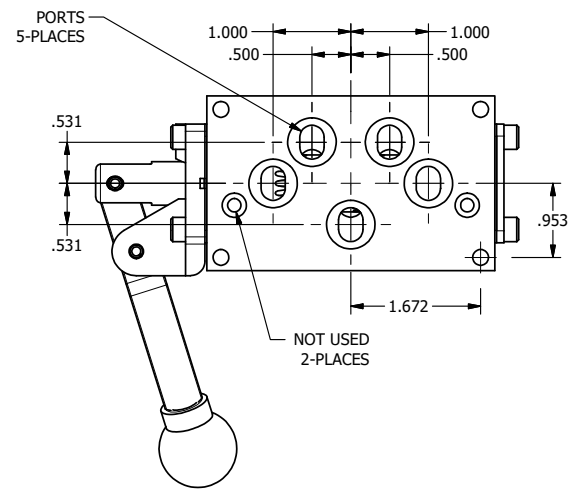

4

3

2

1

B

B

A

A

4

3

2

1

AAA
PRODUCTS
INTERNATIONAL

**AAA PRODUCTS
INTERNATIONAL**
7114 Harry Hines Blvd
Dallas, TX 75235

TITLE: 3/8" SUBPLATE, LEVER, 2 POS,
FRICTION POS, LEVER RTRN,
LVR BENT RIGHT, 270D LEVER

DRAWING NO.:
DIM_HE3PBRRT

THE INFORMATION CONTAINED WITHIN THIS DOCUMENT IS PROPRIETARY TO AAA PRODUCTS AND MAY NOT BE DISCLOSED WITHOUT PRIOR WRITTEN CONSENT