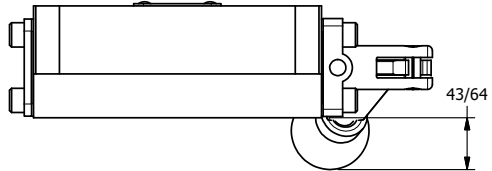

4

3

2

1

B

B

A

A

**AAA**  
PRODUCTS  
INTERNATIONAL

**AAA PRODUCTS INTERNATIONAL**  
7114 Harry Hines Blvd  
Dallas, TX 75235

TITLE: 3/8" SUBPLATE, LEVER, 2 POS,  
FRICTION POS, LEVER RTRN,  
LVR BENT RIGHT, 90D LEVER

DRAWING NO.:  
DIM\_HE3PBRR