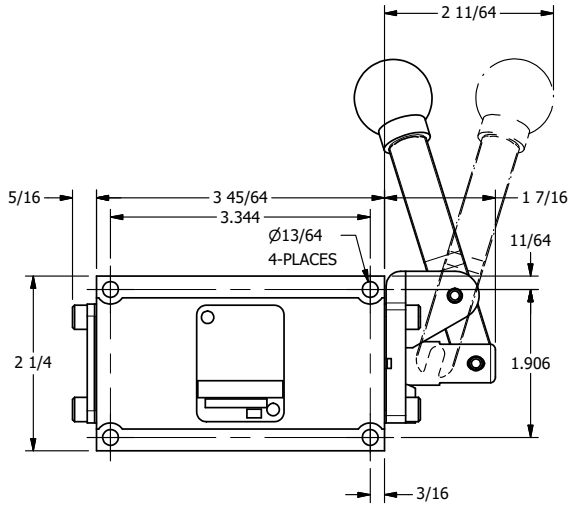

4

3

2

1

B

B

A

A

**AAA**  
PRODUCTS  
INTERNATIONAL

**AAA PRODUCTS INTERNATIONAL**  
7114 Harry Hines Blvd  
Dallas, TX 75235

TITLE: 3/8" SUBPLATE, LEVER, 2 POS,  
FRICTION POS, LEVER RTRN,  
LVR BENT RIGHT, 90D LEVER

DRAWING NO.:  
DIM\_HE3PBRR