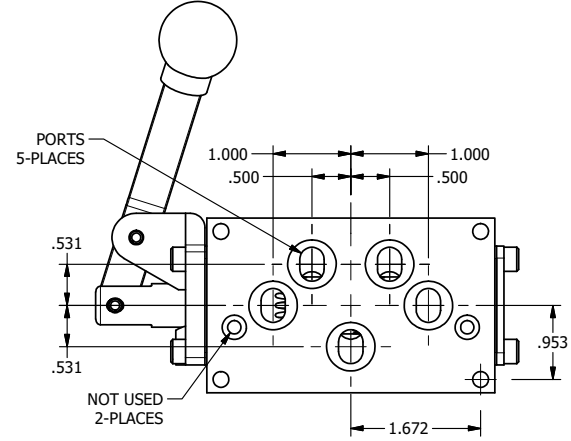

4

3

2

1

B

B

A

A

**AAA**  
PRODUCTS  
INTERNATIONAL

**AAA PRODUCTS INTERNATIONAL**  
7114 Harry Hines Blvd  
Dallas, TX 75235

TITLE: 3/8" SUBPLATE, LEVER, 2 POS,  
FRICTION POS, LEVER RTRN,  
LVR BENT RIGHT, 90D LEVER

DRAWING NO.:  
DIM\_HE3PBRR