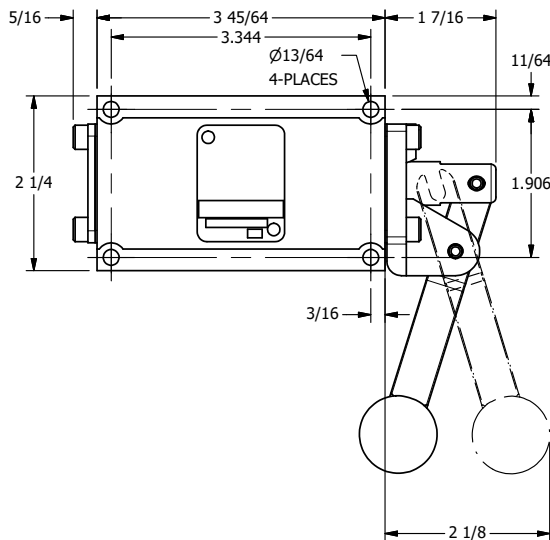

4

3

2

1

B

B

A

A

4

3

2

1

AAA
PRODUCTS
INTERNATIONAL

**AAA PRODUCTS
INTERNATIONAL**
7114 Harry Hines Blvd
Dallas, TX 75235

TITLE: 3/8" SUBPLATE, LEVER, 2 POS,
FRICTION POS, LEVER RTRN,
LVR BNT RGT, RED KNOB, 270D LVR

DRAWING NO.:
DIM_HE3PBRJRT

THE INFORMATION CONTAINED WITHIN THIS DOCUMENT IS PROPRIETARY TO AAA PRODUCTS AND MAY NOT BE DISCLOSED WITHOUT PRIOR WRITTEN CONSENT