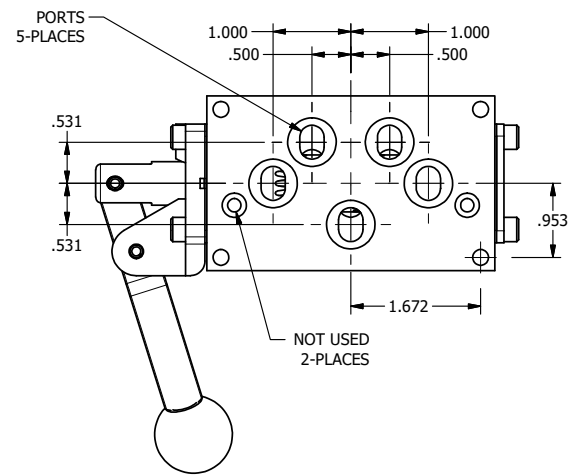

4

3

2

1

B

B

A

A

4

3

2

1

AAA
PRODUCTS
INTERNATIONAL

**AAA PRODUCTS
INTERNATIONAL**
7114 Harry Hines Blvd
Dallas, TX 75235

TITLE: 3/8" SUBPLATE, LEVER, 2 POS,
FRICTION POS, LEVER RTRN,
LVR BNT RGT, RED KNOB, 270D LVR

DRAWING NO.:
DIM_HE3PBRJRT