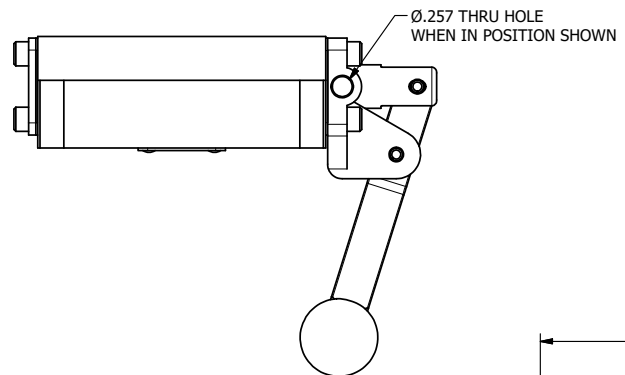

4

3

2

1

B

B

A

A

4

3

2

1

AAA
PRODUCTS
INTERNATIONAL

AAA PRODUCTS INTERNATIONAL
7114 Harry Hines Blvd
Dallas, TX 75235

TITLE: 3/8" SUBPLATE, LEVER, 2 POS,
FRCTN POS, LVR RTRN, LVR BNT RGHT,
HVY DTY, RED KNOB, LOCKOUT C

DRAWING NO.:
DIM_HE3PBRHJLO

THE INFORMATION CONTAINED WITHIN THIS DOCUMENT IS PROPRIETARY TO AAA PRODUCTS AND MAY NOT BE DISCLOSED WITHOUT PRIOR WRITTEN CONSENT