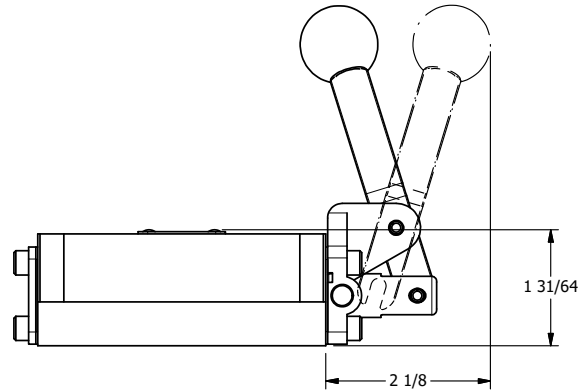

4

3

2

1

B

B

A

A

4

3

2

1

AAA
PRODUCTS
INTERNATIONAL

AAA PRODUCTS INTERNATIONAL
7114 Harry Hines Blvd
Dallas, TX 75235

TITLE: 3/8" SUBPLATE, LEVER, 2 POS,
FRCTN POS, LVR RTRN, LVR BNT RGHT,
HVY DTY, RED KNOB, LOCKOUT C

DRAWING NO.:
DIM_HE3PBRHJLO