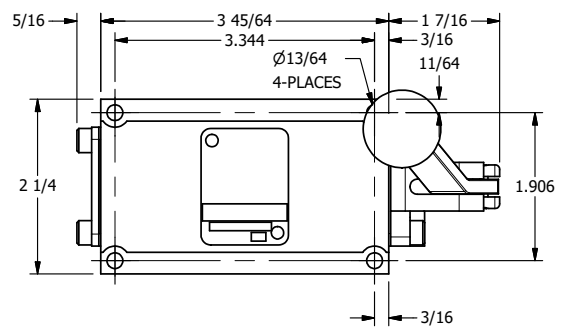

4

3

2

1

B

B

A

A

4

3

2

1

AAA
PRODUCTS
INTERNATIONAL

AAA PRODUCTS INTERNATIONAL
7114 Harry Hines Blvd
Dallas, TX 75235

TITLE: 3/8" SUBPLATE, LEVER, 2 POS,
FRCTN POS, LVR RTRN, LVR BNT RGHT,
HVY DTY, RED KNOB, LOCKOUT C

DRAWING NO.:
DIM_HE3PBRHJLO

THE INFORMATION CONTAINED WITHIN THIS DOCUMENT IS PROPRIETARY TO AAA PRODUCTS AND MAY NOT BE DISCLOSED WITHOUT PRIOR WRITTEN CONSENT