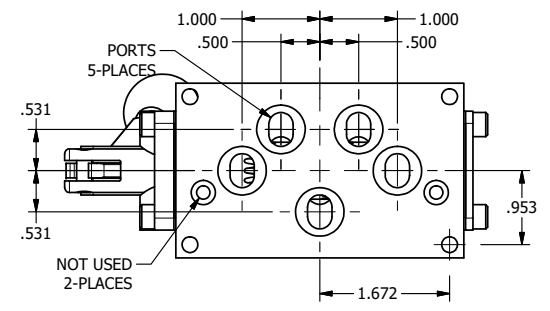

4

3

2

1

B

B

A

A

4

3

2

1

AAA
PRODUCTS
INTERNATIONAL

AAA PRODUCTS INTERNATIONAL
7114 Harry Hines Blvd
Dallas, TX 75235

TITLE: 3/8" SUBPLATE, LEVER, 2 POS,
FRCTN POS, LVR RTRN, LVR BNT RGHT,
HVY DTY, RED KNOB, LOCKOUT C

DRAWING NO.:
DIM_HE3PBRHJLO

THE INFORMATION CONTAINED WITHIN THIS DOCUMENT IS PROPRIETARY TO AAA PRODUCTS AND MAY NOT BE DISCLOSED WITHOUT PRIOR WRITTEN CONSENT