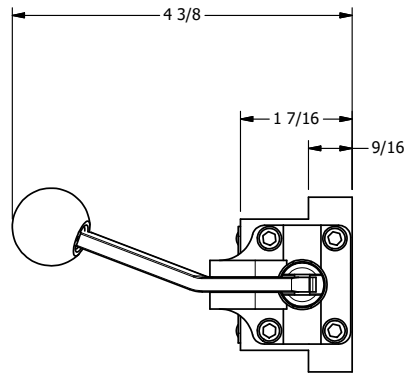

4

3

2

1

B

B

A

A

4

3

2

1

AAA
PRODUCTS
INTERNATIONAL

AAA PRODUCTS INTERNATIONAL
7114 Harry Hines Blvd
Dallas, TX 75235

TITLE: 3/8" SUBPLATE, LEVER, 2 POS,
FRCTN POS, LVR RTRN, LVR BNT RGHT,
HVY DTY, RED KNOB, LOCKOUT C

DRAWING NO.:
DIM_HE3PBRHJLO