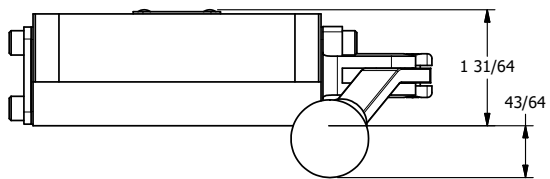

4

3

2

1

B

B

A

A

**AAA**  
PRODUCTS  
INTERNATIONAL

**AAA PRODUCTS INTERNATIONAL**  
7114 Harry Hines Blvd  
Dallas, TX 75235

TITLE: 3/8" SUBPLATE, LEVER, 2 POS,  
FRICTION POS, LEVER RTRN,  
LVR BENT LFT, 270D LEVER

DRAWING NO.:  
DIM\_HE3PBLRT