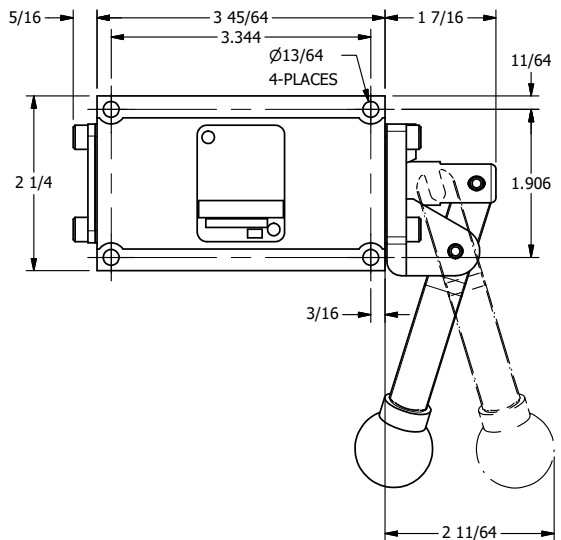

**AAA**  
PRODUCTS  
INTERNATIONAL

**AAA PRODUCTS INTERNATIONAL**  
7114 Harry Hines Blvd  
Dallas, TX 75235

TITLE: 3/8" SUBPLATE, LEVER, 2 POS,  
FRICTION POS, LEVER RTRN,  
LVR BENT LFT, 270D LEVER

DRAWING NO.:  
DIM\_HE3PBLRT