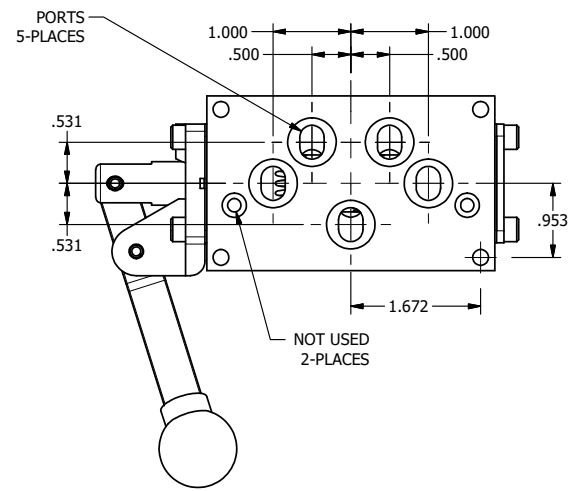

**AAA**  
PRODUCTS  
INTERNATIONAL

**AAA PRODUCTS INTERNATIONAL**  
7114 Harry Hines Blvd  
Dallas, TX 75235

TITLE: 3/8" SUBPLATE, LEVER, 2 POS,  
FRICTION POS, LEVER RTRN,  
LVR BENT LFT, 270D LEVER

DRAWING NO.:  
DIM\_HE3PBLRT