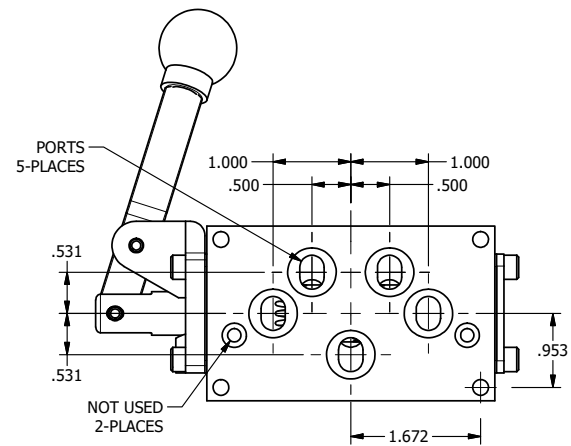

4

3

2

1

**AAA**  
PRODUCTS  
INTERNATIONAL

**AAA PRODUCTS INTERNATIONAL**  
7114 Harry Hines Blvd  
Dallas, TX 75235

TITLE: 3/8" SUBPLATE, LEVER, 2 POS,  
FRICTION POS, LEVER RTRN,  
LVR BENT LFT, 90D LEVER

DRAWING NO.:  
DIM\_HE3PBLR

THE INFORMATION CONTAINED WITHIN THIS DOCUMENT IS PROPRIETARY TO AAA PRODUCTS AND MAY NOT BE DISCLOSED WITHOUT PRIOR WRITTEN CONSENT

4

3

2

1

B

B