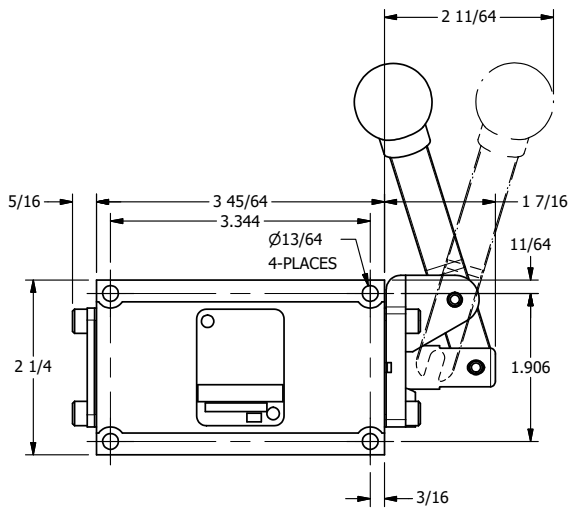

4

3

2

1

**AAA**  
PRODUCTS  
INTERNATIONAL

**AAA PRODUCTS INTERNATIONAL**  
7114 Harry Hines Blvd  
Dallas, TX 75235

TITLE: 3/8" SUBPLATE, LEVER, 2 POS,  
FRICTION POS, LEVER RTRN,  
LVR BENT LFT, 90D LEVER

DRAWING NO.:  
DIM\_HE3PBLR

THE INFORMATION CONTAINED WITHIN THIS DOCUMENT IS PROPRIETARY TO AAA PRODUCTS AND MAY NOT BE DISCLOSED WITHOUT PRIOR WRITTEN CONSENT

4

3

2

1

B

B