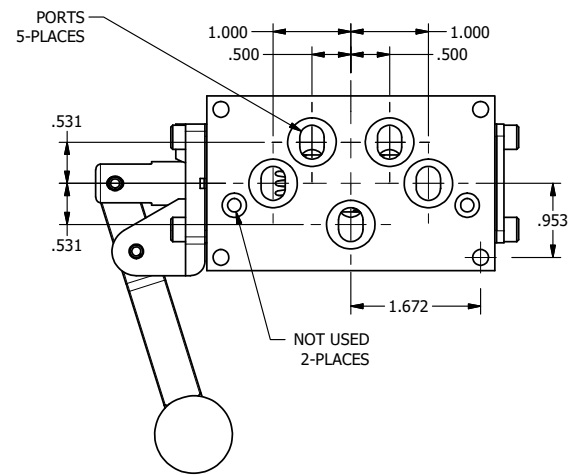

4

3

2

1

B

B

A

A

4

3

2

1

AAA
PRODUCTS
INTERNATIONAL

AAA PRODUCTS INTERNATIONAL
7114 Harry Hines Blvd
Dallas, TX 75235

TITLE: 3/8" SUBPLATE, LEVER, 2 POS,
FRCTN POS, LVR RTRN, BENT LVR LFT,
RED KNOB, 270D LEVER

DRAWING NO.:
DIM_HE3PBLJRT