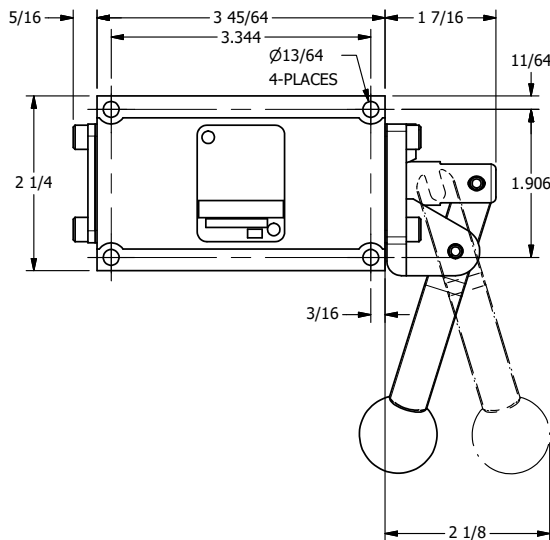

4

3

2

1

B

B

A

A

4

3

2

1

AAA
PRODUCTS
INTERNATIONAL

AAA PRODUCTS INTERNATIONAL
7114 Harry Hines Blvd
Dallas, TX 75235

TITLE: 3/8" SUBPLATE, LEVER, 2 POS,
FRCTN POS, LVR RTRN, BENT LVR LFT,
RED KNOB, 270D LEVER

DRAWING NO.:
DIM_HE3PBLJRT