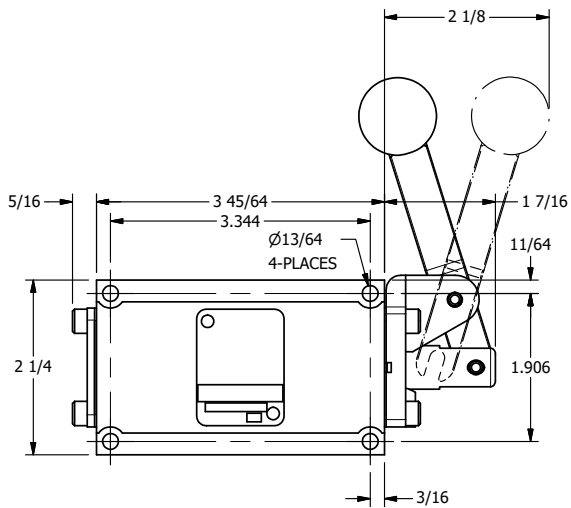

4

3

2

1

B

B

A

A

4

3

2

1

A

A

AAA
PRODUCTS
INTERNATIONAL

AAA PRODUCTS INTERNATIONAL
7114 Harry Hines Blvd
Dallas, TX 75235

TITLE: 3/8" SUBPLATE, LEVER, 2 POS,
FRCTN POS, LVR RTRN, BENT LVR LFT,
RED KNOB, 90D LEVER

DRAWING NO.:
DIM_HE3PBLJR

THE INFORMATION CONTAINED WITHIN THIS DOCUMENT IS PROPRIETARY TO AAA PRODUCTS AND MAY NOT BE DISCLOSED WITHOUT PRIOR WRITTEN CONSENT