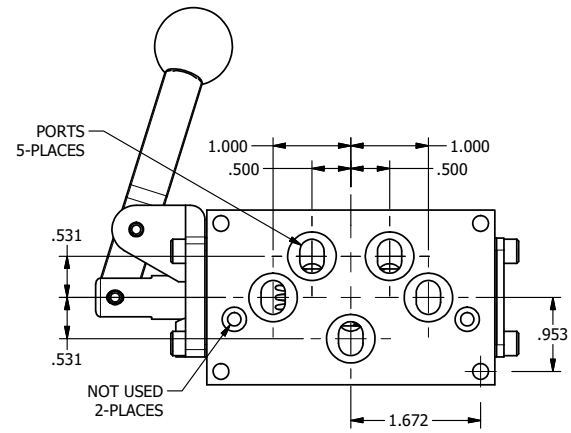

4

3

2

1

B

B

A

A

TITLE: 3/8" SUBPLATE, LEVER, 2 POS,  
FRCTN POS, LVR RTRN, BENT LVR LFT,  
RED KNOB, 90D LEVER

DRAWING NO.:  
DIM\_HE3PBLJR

THE INFORMATION CONTAINED WITHIN THIS DOCUMENT IS PROPRIETARY TO AAA PRODUCTS AND MAY NOT BE DISCLOSED WITHOUT PRIOR WRITTEN CONSENT