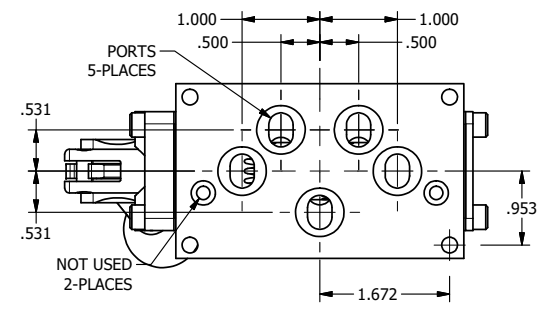

**AAA**  
 PRODUCTS  
 INTERNATIONAL  
**AAA PRODUCTS INTERNATIONAL**  
 7114 Harry Hines Blvd  
 Dallas, TX 75235

TITLE: 3/8" SUBPLATE, LEVER, 2 POS,  
 FRCTN POS, LVR RTRN, BENT LVR LFT,  
 RED KNOB, LOCKOUT POS C