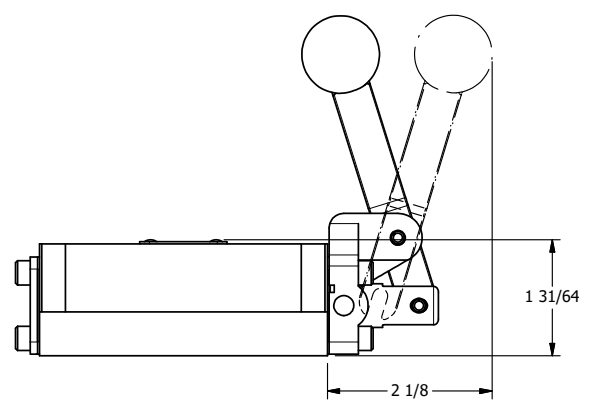

4

3

2

1

B

B

A

A

**AAA**  
 PRODUCTS  
 INTERNATIONAL  
**AAA PRODUCTS INTERNATIONAL**  
 7114 Harry Hines Blvd  
 Dallas, TX 75235

TITLE: 3/8" SUBPLATE, LEVER, 2 POS,  
 FRCTN POS, LVR RTRN, BENT LVR LFT,  
 RED KNOB, LOCKOUT POS C

DRAWING NO.:  
**DIM\_HE3PBLJLO**

THE INFORMATION CONTAINED WITHIN THIS DOCUMENT IS PROPRIETARY TO AAA PRODUCTS AND MAY NOT BE DISCLOSED WITHOUT PRIOR WRITTEN CONSENT

4

3

2

1