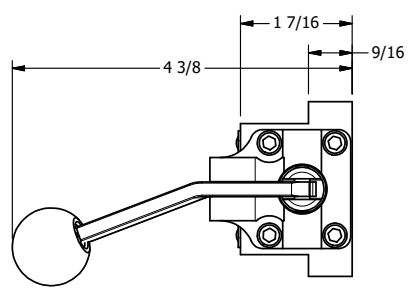

4

3

2

1

B

B

A

A

**AAA**  
 PRODUCTS  
 INTERNATIONAL  
**AAA PRODUCTS INTERNATIONAL**  
 7114 Harry Hines Blvd  
 Dallas, TX 75235

TITLE: 3/8" SUBPLATE, LEVER, 2 POS,  
 FRCTN POS, LVR RTRN, BENT LVR LFT,  
 RED KNOB, LOCKOUT POS C

DRAWING NO.:  
**DIM\_HE3PBLJLO**

THE INFORMATION CONTAINED WITHIN THIS DOCUMENT IS PROPRIETARY TO AAA PRODUCTS AND MAY NOT BE DISCLOSED WITHOUT PRIOR WRITTEN CONSENT

4

3

2

1