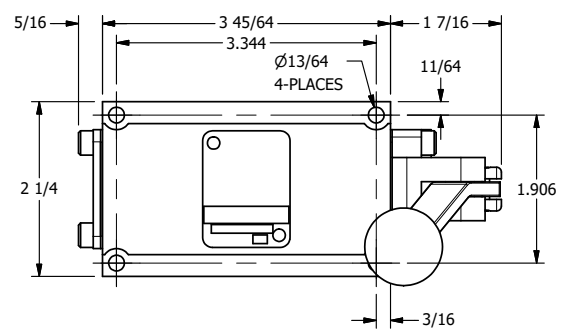

**AAA**  
 PRODUCTS  
 INTERNATIONAL  
**AAA PRODUCTS INTERNATIONAL**  
 7114 Harry Hines Blvd  
 Dallas, TX 75235

TITLE: 3/8" SUBPLATE, LEVER, 2 POS,  
 FRCTN POS, LVR RTRN, BENT LVR LFT,  
 RED KNOB, LOCKOUT POS C

DRAWING NO.:  
**DIM\_HE3PBLJLO**

THE INFORMATION CONTAINED WITHIN THIS DOCUMENT IS PROPRIETARY TO AAA PRODUCTS AND MAY NOT BE DISCLOSED WITHOUT PRIOR WRITTEN CONSENT

4

3

2

1