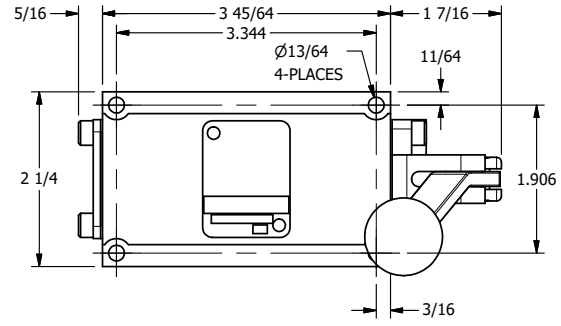

4

3

2

1

B

B

A

A

4

3

2

1

A

A

AAA
PRODUCTS
INTERNATIONAL

AAA PRODUCTS INTERNATIONAL
7114 Harry Hines Blvd
Dallas, TX 75235

TITLE: 3/8" SUBPLATE, LEVER, 2 POS,
FRCTN POS, LVR RTRN, BENT LVR LFT,
HVY DTY, RED KNOB, LOCKOUT C

DRAWING NO.:
DIM_HE3PBLHJLO

THE INFORMATION CONTAINED WITHIN THIS DOCUMENT IS PROPRIETARY TO AAA PRODUCTS AND MAY NOT BE DISCLOSED WITHOUT PRIOR WRITTEN CONSENT