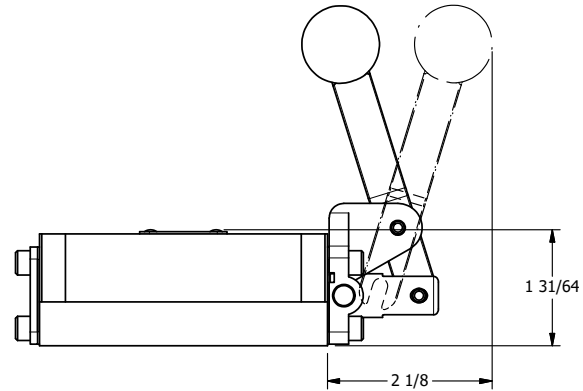

4

3

2

1

B

B

A

A

TITLE: 3/8" SUBPLATE, LEVER, 2 POS,  
FRCTN POS, LVR RTRN, BENT LVR LFT,  
HVY DTY, RED KNOB, LOCKOUT C

DRAWING NO.:  
**DIM\_HE3PBLHJLO**

THE INFORMATION CONTAINED WITHIN THIS DOCUMENT IS PROPRIETARY TO AAA PRODUCTS AND MAY NOT BE DISCLOSED WITHOUT PRIOR WRITTEN CONSENT