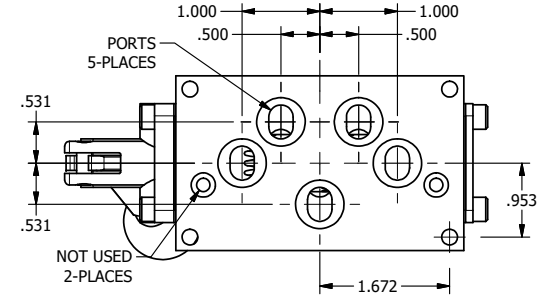

4

3

2

1

B

B

A

A

4

3

2

1

A

A

AAA
PRODUCTS
INTERNATIONAL

AAA PRODUCTS INTERNATIONAL
7114 Harry Hines Blvd
Dallas, TX 75235

TITLE: 3/8" SUBPLATE, LEVER, 2 POS,
FRCTN POS, LVR RTRN, BENT LVR LFT,
HVY DTY, RED KNOB, LOCKOUT C

DRAWING NO.:
DIM_HE3PBLHJLO

THE INFORMATION CONTAINED WITHIN THIS DOCUMENT IS PROPRIETARY TO AAA PRODUCTS AND MAY NOT BE DISCLOSED WITHOUT PRIOR WRITTEN CONSENT