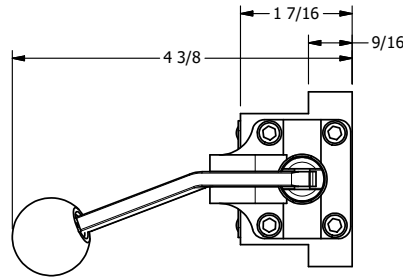

4

3

2

1

B

B

A

A

TITLE: 3/8" SUBPLATE, LEVER, 2 POS,  
FRCTN POS, LVR RTRN, BENT LVR LFT,  
HVY DTY, RED KNOB, LOCKOUT C

DRAWING NO.:  
**DIM\_HE3PBLHJLO**

THE INFORMATION CONTAINED WITHIN THIS DOCUMENT IS PROPRIETARY TO AAA PRODUCTS AND MAY NOT BE DISCLOSED WITHOUT PRIOR WRITTEN CONSENT