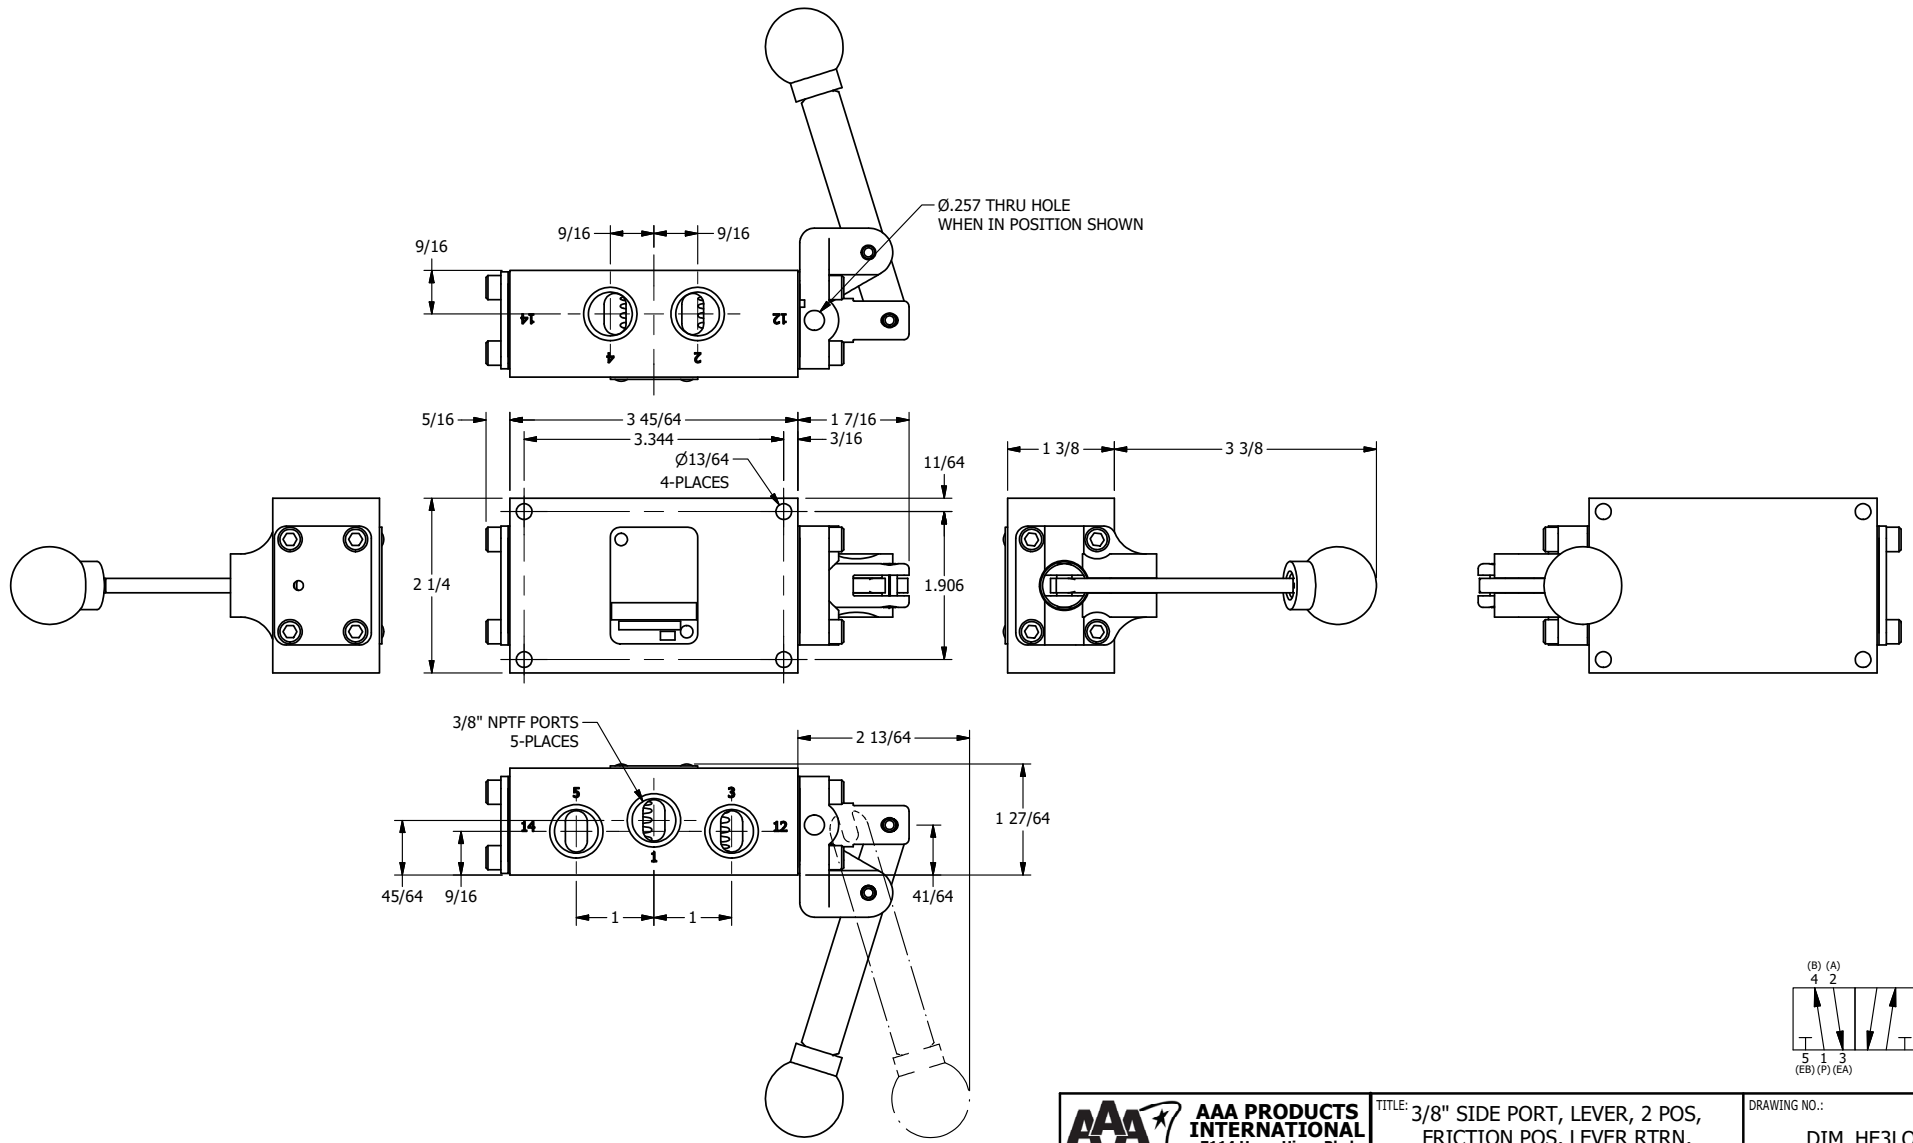

AAA
PRODUCTS
INTERNATIONAL

**AAA PRODUCTS
INTERNATIONAL**
7114 Harry Hines Blvd
Dallas, TX 75235

TITLE: 3/8" SIDE PORT, LEVER, 2 POS,
FRICTION POS, LEVER RTRN,
LOCKOUT C, 180D LEVER

DRAWING NO.:
DIM_HE3LOT