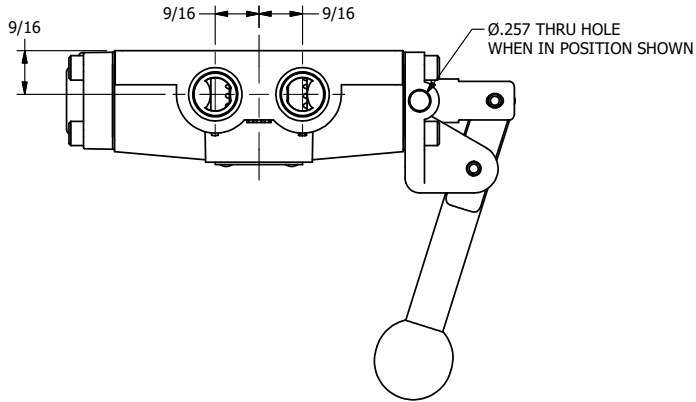

4

3

2

1

AAA
PRODUCTS
INTERNATIONAL

**AAA PRODUCTS
INTERNATIONAL**
7114 Harry Hines Blvd
Dallas, TX 75235

TITLE: 3/8" SIDE PORT, LEVER, 2 POS,
FRICTION POS, LEVER RTRN,
LOCKOUT C, STAINLESS

DRAWING NO.:
DIM_HE3LOSS