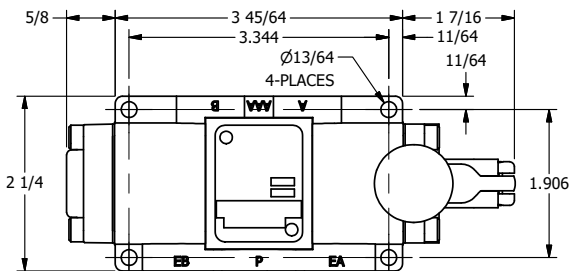

4

3

2

1

AAA
PRODUCTS
INTERNATIONAL

**AAA PRODUCTS
INTERNATIONAL**
7114 Harry Hines Blvd
Dallas, TX 75235

TITLE: 3/8" SIDE PORT, LEVER, 2 POS,
FRICTION POS, LEVER RTRN,
LOCKOUT C, STAINLESS

DRAWING NO.:
DIM_HE3LOSS