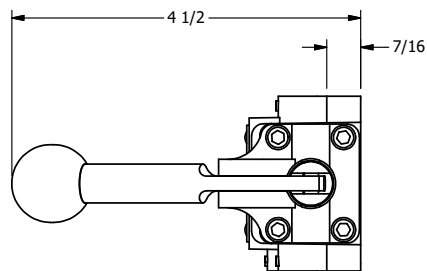

4

3

2

1

AAA
PRODUCTS
INTERNATIONAL

**AAA PRODUCTS
INTERNATIONAL**
7114 Harry Hines Blvd
Dallas, TX 75235

TITLE: 3/8" SIDE PORT, LEVER, 2 POS,
FRICTION POS, LEVER RTRN,
LOCKOUT C, STAINLESS

DRAWING NO.:
DIM_HE3LOSS