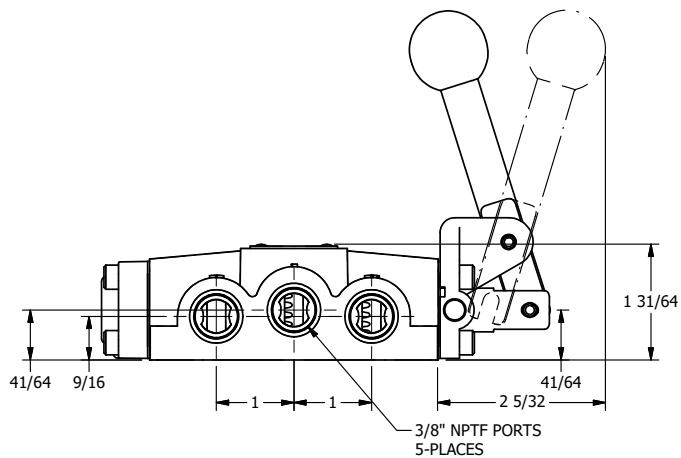

4

3

2

1

AAA
PRODUCTS
INTERNATIONAL

**AAA PRODUCTS
INTERNATIONAL**
7114 Harry Hines Blvd
Dallas, TX 75235

TITLE: 3/8" SIDE PORT, LEVER, 2 POS,
FRICTION POS, LEVER RTRN,
LOCKOUT C, STAINLESS

DRAWING NO.:
DIM_HE3LOSS