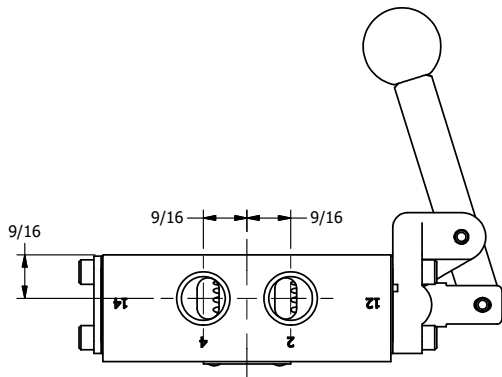

AAA
PRODUCTS
INTERNATIONAL

**AAA PRODUCTS
INTERNATIONAL**
7114 Harry Hines Blvd
Dallas, TX 75235

TITLE: 3/8" SIDE PORT, LEVER, 2 POS,
FRICTION POS, LEVER RTRN,
RED KNOB, 180D LEVER

DRAWING NO.:
DIM_HE3JT