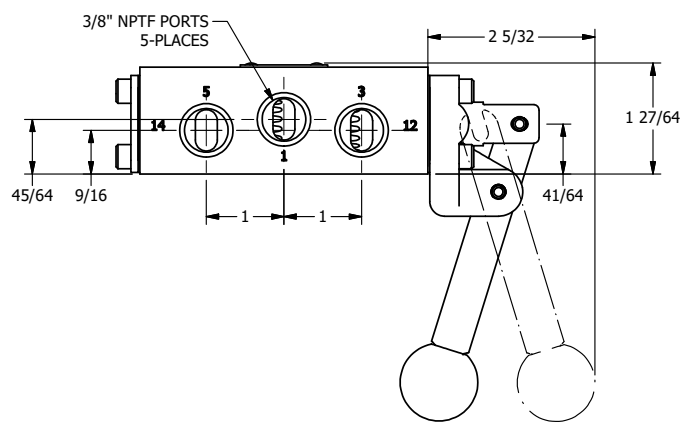

AAA
PRODUCTS
INTERNATIONAL

**AAA PRODUCTS
INTERNATIONAL**
7114 Harry Hines Blvd
Dallas, TX 75235

TITLE: 3/8" SIDE PORT, LEVER, 2 POS,
FRICTION POS, LEVER RTRN,
RED KNOB, 180D LEVER

DRAWING NO.:
DIM_HE3JT