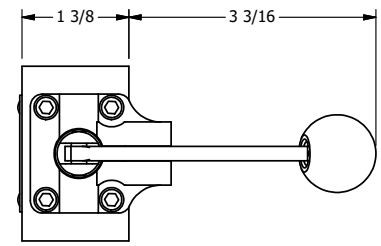

AAA
PRODUCTS
INTERNATIONAL

**AAA PRODUCTS
INTERNATIONAL**
7114 Harry Hines Blvd
Dallas, TX 75235

TITLE: 3/8" SIDE PORT, LEVER, 2 POS,
FRICTION POS, LEVER RTRN,
RED KNOB, 180D LEVER

DRAWING NO.:
DIM_HE3JT