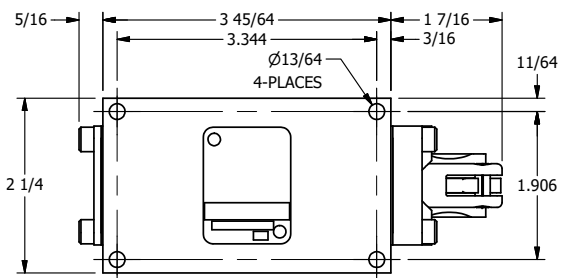

AAA
PRODUCTS
INTERNATIONAL

**AAA PRODUCTS
INTERNATIONAL**
7114 Harry Hines Blvd
Dallas, TX 75235

TITLE: 3/8" SIDE PORT, LEVER, 2 POS,
FRICTION POS, LEVER RTRN,
RED KNOB, 180D LEVER

DRAWING NO.:
DIM_HE3JT