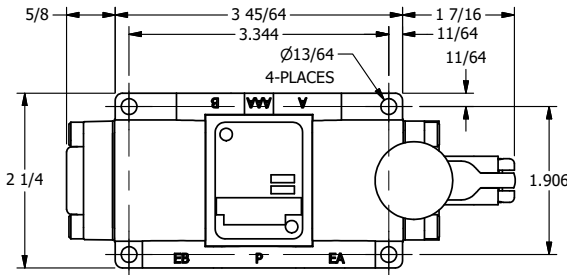

4

3

2

1

AAA
PRODUCTS
INTERNATIONAL

**AAA PRODUCTS
INTERNATIONAL**
7114 Harry Hines Blvd
Dallas, TX 75235

TITLE: 3/8" SIDE PORT, LEVER, 2 POS,
FRICTION POS, LEVER RTRN,
RED KNOB, STAINLESS

DRAWING NO.:
DIM_HE3JSS