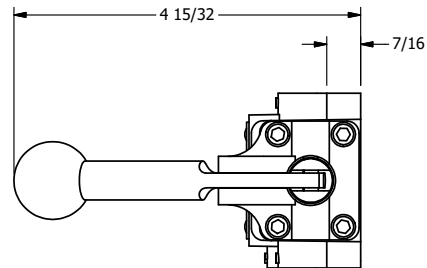

4

3

2

1

AAA
PRODUCTS
INTERNATIONAL

**AAA PRODUCTS
INTERNATIONAL**
7114 Harry Hines Blvd
Dallas, TX 75235

TITLE: 3/8" SIDE PORT, LEVER, 2 POS,
FRICTION POS, LEVER RTRN,
RED KNOB, STAINLESS

DRAWING NO.:
DIM_HE3JSS