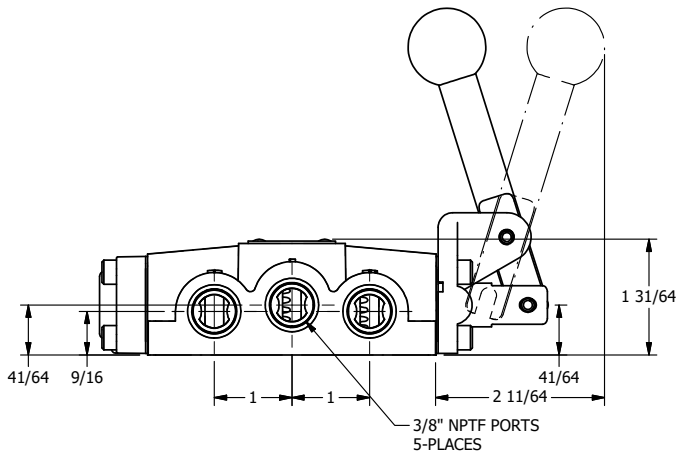

4

3

2

1

AAA
PRODUCTS
INTERNATIONAL

**AAA PRODUCTS
INTERNATIONAL**
7114 Harry Hines Blvd
Dallas, TX 75235

TITLE: 3/8" SIDE PORT, LEVER, 2 POS,
FRICTION POS, LEVER RTRN,
RED KNOB, STAINLESS

DRAWING NO.:
DIM_HE3JSS