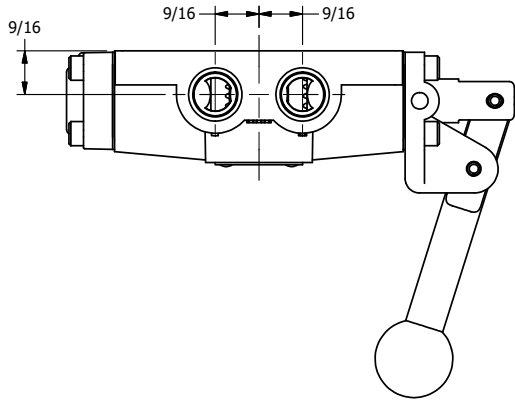

4

3

2

1

AAA
PRODUCTS
INTERNATIONAL

**AAA PRODUCTS
INTERNATIONAL**
7114 Harry Hines Blvd
Dallas, TX 75235

TITLE: 3/8" SIDE PORT, LEVER, 2 POS,
FRICTION POS, LEVER RTRN,
RED KNOB, STAINLESS

DRAWING NO.:
DIM_HE3JSS