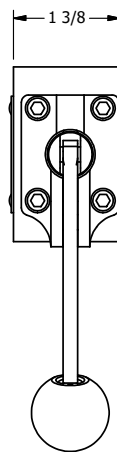

4

3

2

1

AAA
PRODUCTS
INTERNATIONAL

**AAA PRODUCTS
INTERNATIONAL**
7114 Harry Hines Blvd
Dallas, TX 75235

TITLE: 3/8" SIDE PORT, LEVER, 2 POS,
FRICTION POS, LEVER RTRN,
RED KNOB, 270D LEVER

DRAWING NO.:
DIM_HE3JRT