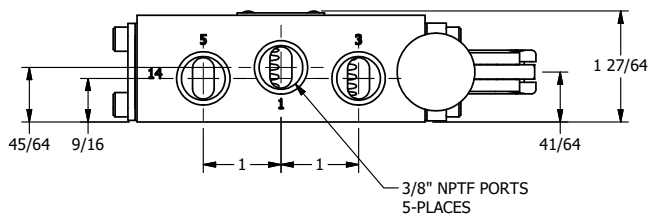

4

3

2

1

AAA
PRODUCTS
INTERNATIONAL

**AAA PRODUCTS
INTERNATIONAL**
7114 Harry Hines Blvd
Dallas, TX 75235

TITLE: 3/8" SIDE PORT, LEVER, 2 POS,
FRICTION POS, LEVER RTRN,
RED KNOB, 270D LEVER

DRAWING NO.:
DIM_HE3JRT