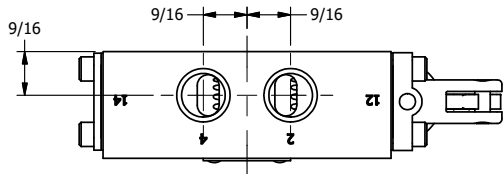

4

3

2

1

AAA
PRODUCTS
INTERNATIONAL

**AAA PRODUCTS
INTERNATIONAL**
7114 Harry Hines Blvd
Dallas, TX 75235

TITLE: 3/8" SIDE PORT, LEVER, 2 POS,
FRICTION POS, LEVER RTRN,
RED KNOB, 270D LEVER

DRAWING NO.:
DIM_HE3JRT