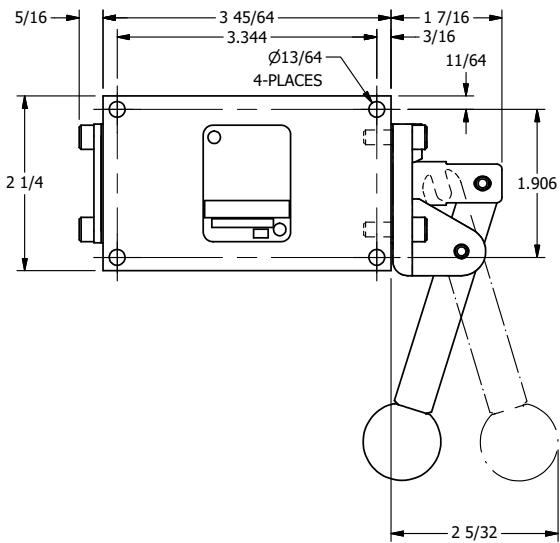

4

3

2

1

AAA
PRODUCTS
INTERNATIONAL

**AAA PRODUCTS
INTERNATIONAL**
7114 Harry Hines Blvd
Dallas, TX 75235

TITLE: 3/8" SIDE PORT, LEVER, 2 POS,
FRICTION POS, LEVER RTRN,
RED KNOB, 270D LEVER

DRAWING NO.:
DIM_HE3JRT