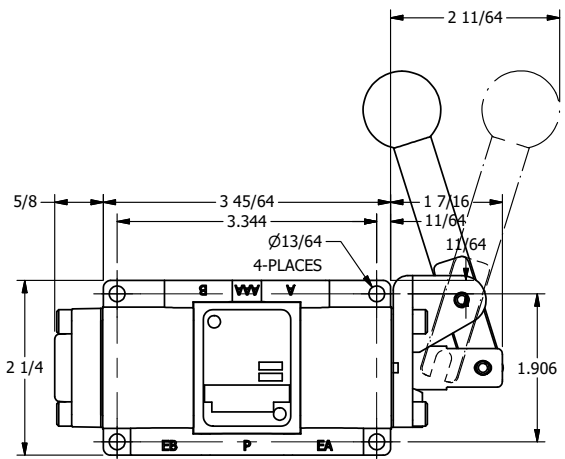

4

3

2

1

7/16

AAA
PRODUCTS
INTERNATIONAL

**AAA PRODUCTS
INTERNATIONAL**
7114 Harry Hines Blvd
Dallas, TX 75235

TITLE: 3/8" SIDE PORT, LEVER, 2 POS,
FRCTN POS, LVR RTRN, STAINLESS,
RED KNOB, 90D LEVER

DRAWING NO.:
DIM_HE3JRSS

THE INFORMATION CONTAINED WITHIN THIS DOCUMENT IS PROPRIETARY TO AAA PRODUCTS AND MAY NOT BE DISCLOSED WITHOUT PRIOR WRITTEN CONSENT

4

3

2

1

B

B