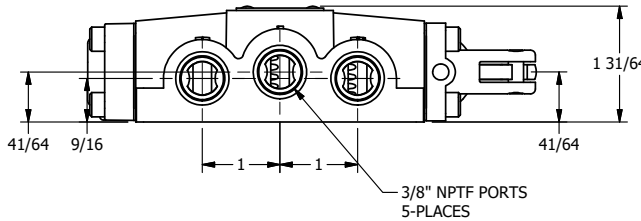

4

3

2

1

7/16

AAA
PRODUCTS
INTERNATIONAL

**AAA PRODUCTS
INTERNATIONAL**
7114 Harry Hines Blvd
Dallas, TX 75235

TITLE: 3/8" SIDE PORT, LEVER, 2 POS,
FRCTN POS, LVR RTRN, STAINLESS,
RED KNOB, 90D LEVER